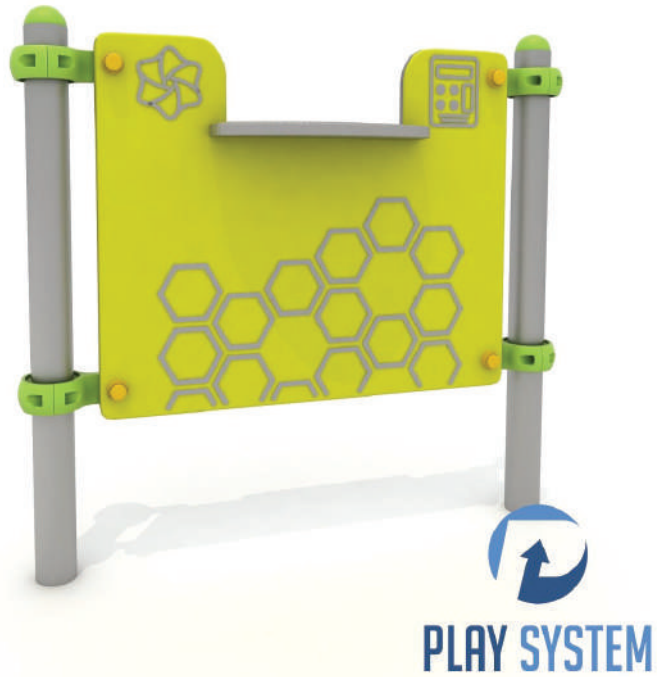

## PLAYSYSTEM A0030

### **Technical data:**

|                  |                   |
|------------------|-------------------|
| Size of panel:   | 15 x 658 x 870 mm |
| Total size:      | 860 x 900 x 60 mm |
| Use zone:        | 3,85 x 3,06 m     |
| Safety standard: | PN-EN 1176-1;     |
| Ages:            | 2-12              |

### **Materials:**

60 cm diameter poles with 80 cm span spacing made of stainless steel, quality AISI304,

panels made of HDPE panels with a thickness of 15 mm with a high UV radiation resistance,

clamps and connectors made of aluminium casting