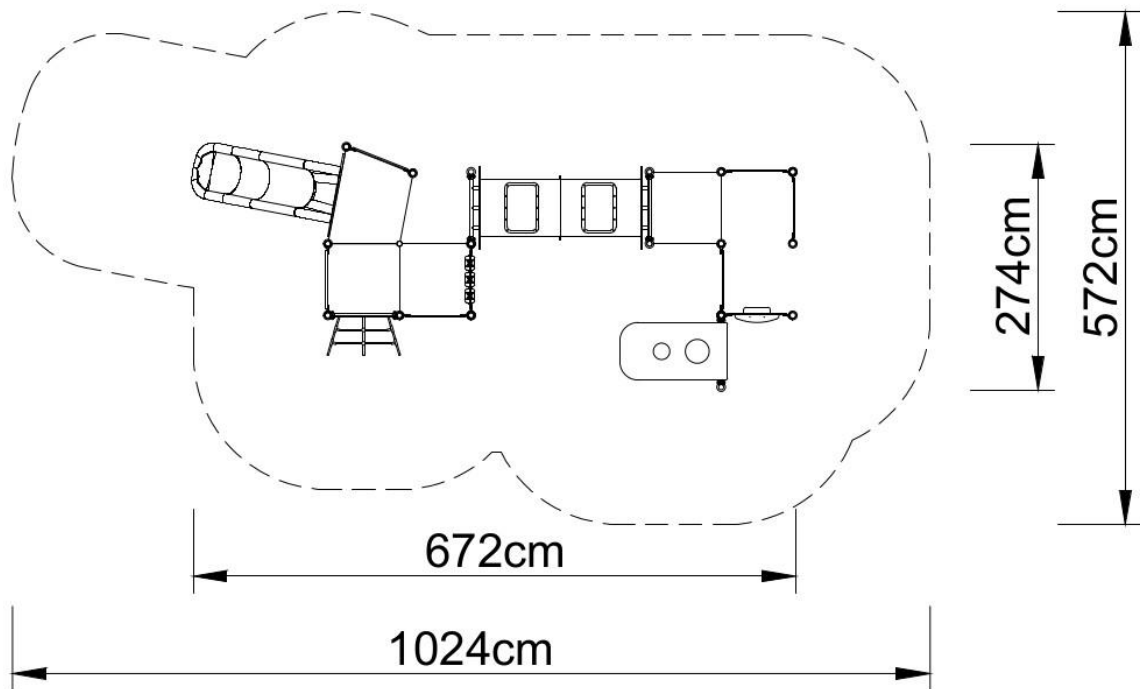

PLAY SYSTEM

PLAYSYSTEM CB1538

Set contains:

17 poles,
3 square platform,
1 trapezoidal platform,
LLDPE single slide,
Rope entrance,

Tubular passage with
transparent elements,
8 HDPE panels
plugs for posts,
connecting elements.

The finishing elements of the square may differ from those presented in the visualization

PLAY SYSTEM

Technical data:

length:	672 cm,
width:	274 cm,
platform height:	20, 40, 60, 80 cm,
free fall height:	60 cm,
fall zone:	1024 x 572 cm,
safety standards:	EN 1176-1; EN 1176-3,

Materials:

60 cm diameter poles with made of stainless steel, quality AISI304,
Galvanized steel platforms, powder coated with polyester paint, antiskid
panels made of HDP panels with a thickness of 19 mm with a high UV
radiation resistance,
Slide made of LLDPE, UV proof,
finishing elements (tube connector) made using the rotational method of low
density polyethylene - LLDPE,
clamps and connectors made of aluminum casting
stainless steel nuts, screws