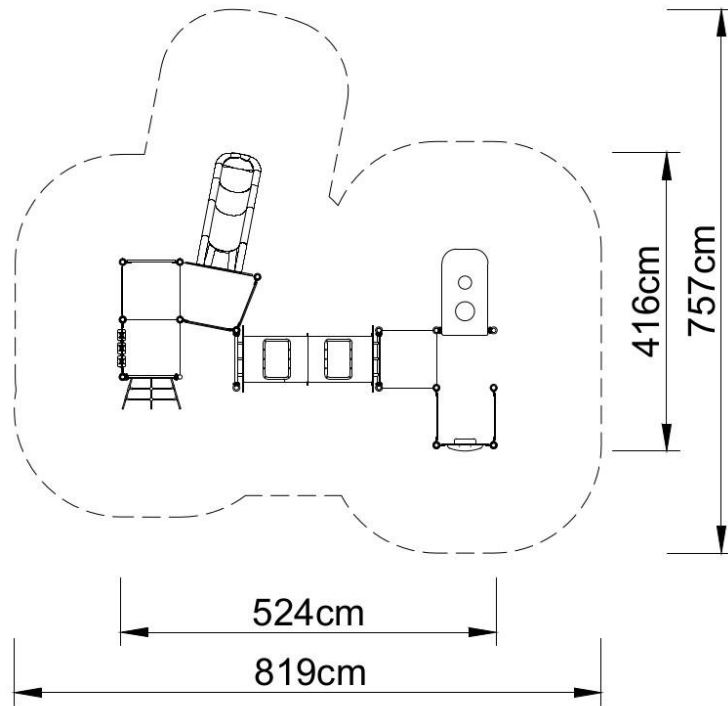

PLAY SYSTEM

PLAYSYSTEM CB1539

Set contains:

17 poles,
3 square platforms,
1 trapezoidal platform,
LLDPE single slide,
Rope entrance,

Tubular passage with
transparent elements,
8 HDPE panels,
connecting elements.

The finishing elements of the square may differ from those presented in the visualization

PLAY SYSTEM

Technical data:

length:	524 cm,
width:	416 cm,
platform height:	20, 40, 60, 80 cm,
free fall height:	60 cm,
fall zone:	819 x 757 cm,
safety standards:	EN 1176-1; EN 1176-3,

Materials:

60 cm diameter poles with made of stainless steel, quality AISI304,
Galvanized steel platforms, powder coated with polyester paint, antiskid
panels made of HDP panels with a thickness of 19 mm with a high UV
radiation resistance,
Slide made of LLDPE, UV proof,
finishing elements (tube connector) made using the rotational method of low
density polyethylene - LLDPE,
clamps and connectors made of aluminum casting
stainless steel nuts, screws