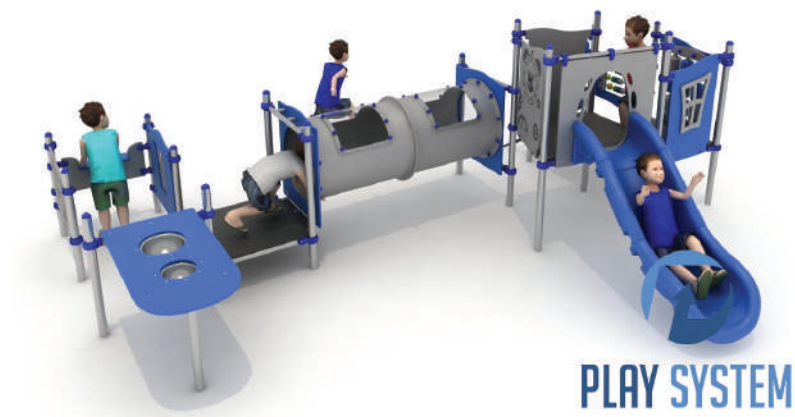

PLAY SYSTEM

PLAYSYSTEM CB1539

Set contains:

17 poles,
3 square platforms,
1 trapezoidal platform,
LLDPE single slide,
Rope entrance,

Tubular passage with
transparent elements,
8 HDPE panels,
connecting elements.

The finishing elements of the square may differ from those presented in the visualization

PLAY SYSTEM

Technical data:

length:	524 cm,
width:	416 cm,
platform height:	20, 40, 60, 80 cm,
free fall height:	60 cm,
fall zone:	819 x 757 cm,
safety standards:	EN 1176-1; EN 1176-3,

Materials:

60 cm diameter poles with made of stainless steel, quality AISI304,
Galvanized steel platforms, powder coated with polyester paint, antiskid
panels made of HDP panels with a thickness of 19 mm with a high UV
radiation resistance,
Slide made of LLDPE, UV proof,
finishing elements (tube connector) made using the rotational method of low
density polyethylene - LLDPE,
clamps and connectors made of aluminum casting
stainless steel nuts, screws