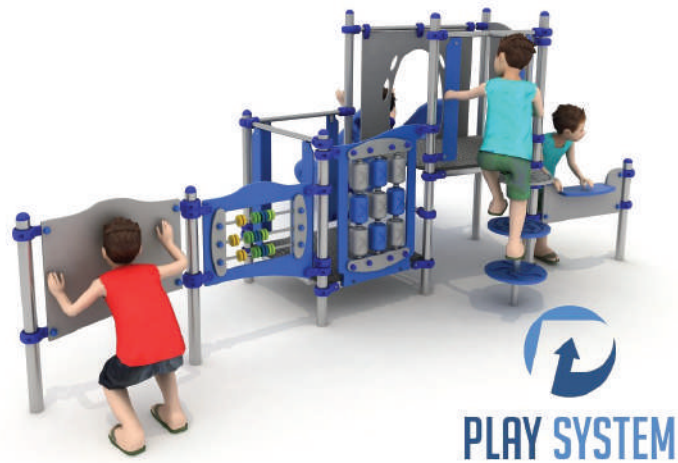

PLAY SYSTEM

PLAYSYSTEM CB1543

Set contains:

9 poles,
1 square platform,
1 trapezoidal platform,
tower

LLDPE single slide,
4 HDPE panels,
plugs for posts,
connecting elements.

The finishing elements of the square may differ from those presented in the visualization

PLAY SYSTEM

Technical data:

length:	402 cm,
width:	305 cm,
platform height:	20, 60 cm,
free fall height:	60 cm,
fall zone:	695 x 655 cm,
safety standards:	EN 1176-1; EN 1176-3,

Materials:

60 cm diameter poles with made of stainless steel, quality AISI304,
Galvanized steel platforms, powder coated with polyester paint, antiskid
panels made of HDP panels with a thickness of 19 mm with a high UV
radiation resistance,
Slide made of LLDPE, UV proof,
finishing elements (tube connector) made using the rotational method of low
density polyethylene - LLDPE,
clamps and connectors made of aluminum casting
stainless steel nuts, screws