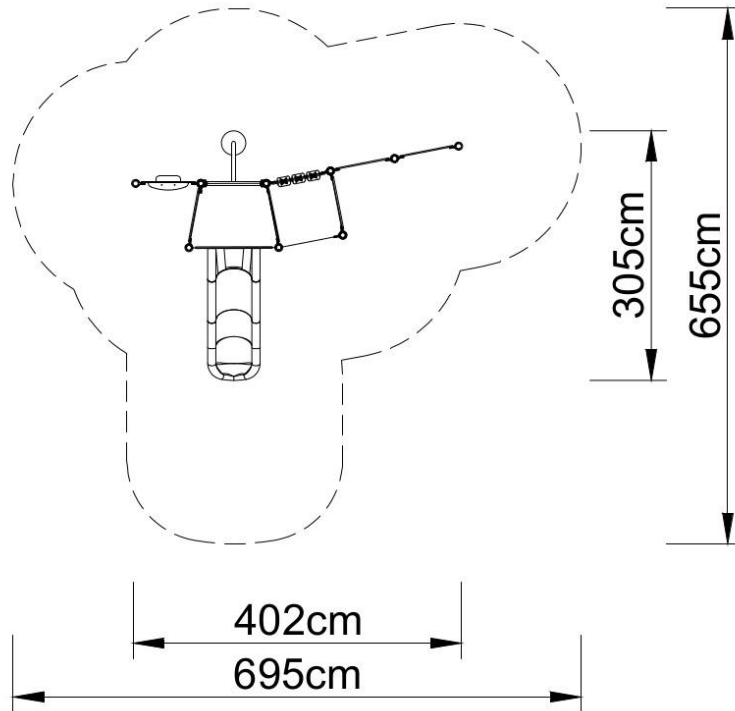

PLAY SYSTEM

PLAYSYSTEM CB1543

Set contains:

9 poles,
1 square platform,
1 trapezoidal platform,
tower

LLDPE single slide,
4 HDPE panels,
plugs for posts,
connecting elements.

The finishing elements of the square may differ from those presented in the visualization

PLAY SYSTEM

Technical data:

length:	402 cm,
width:	305 cm,
platform height:	20, 60 cm,
free fall height:	60 cm,
fall zone:	695 x 655 cm,
safety standards:	EN 1176-1; EN 1176-3,

Materials:

60 cm diameter poles with made of stainless steel, quality AISI304,
Galvanized steel platforms, powder coated with polyester paint, antiskid
panels made of HDP panels with a thickness of 19 mm with a high UV
radiation resistance,
Slide made of LLDPE, UV proof,
finishing elements (tube connector) made using the rotational method of low
density polyethylene - LLDPE,
clamps and connectors made of aluminum casting
stainless steel nuts, screws