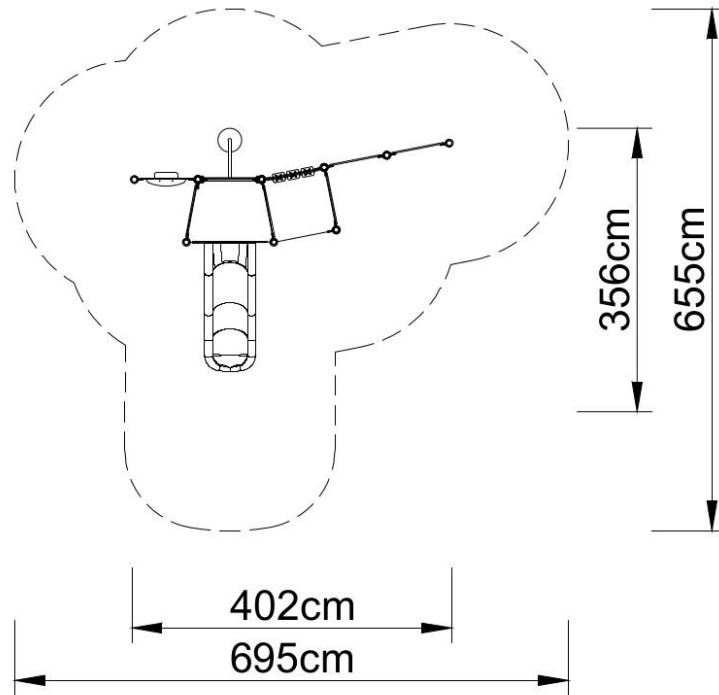

PLAY SYSTEM

PLAYSYSTEM CB1544

Set contains:

9 poles,
1 square platform,
1 trapezoidal platform,
LLDPE single slide,

4 HPDE panels,
Covered tower
plugs for posts,
connecting elements.

The finishing elements of the square may differ from those presented in the visualization

PLAY SYSTEM

Technical data:

length:	402 cm,
width:	356 cm,
platform height:	20, 60 cm,
free fall height:	60 cm,
fall zone:	695 x 655 cm,
safety standards:	EN 1176-1; EN 1176-3,

Materials:

60 cm diameter poles with made of stainless steel, quality AISI304,
Galvanized steel platforms, powder coated with polyester paint, antiskid
panels made of HDP panels with a thickness of 19 mm with a high UV
radiation resistance,
Slide made of LLDPE, UV proof,
finishing elements (tube connector) made using the rotational method of low
density polyethylene - LLDPE,
clamps and connectors made of aluminum casting
stainless steel nuts, screws