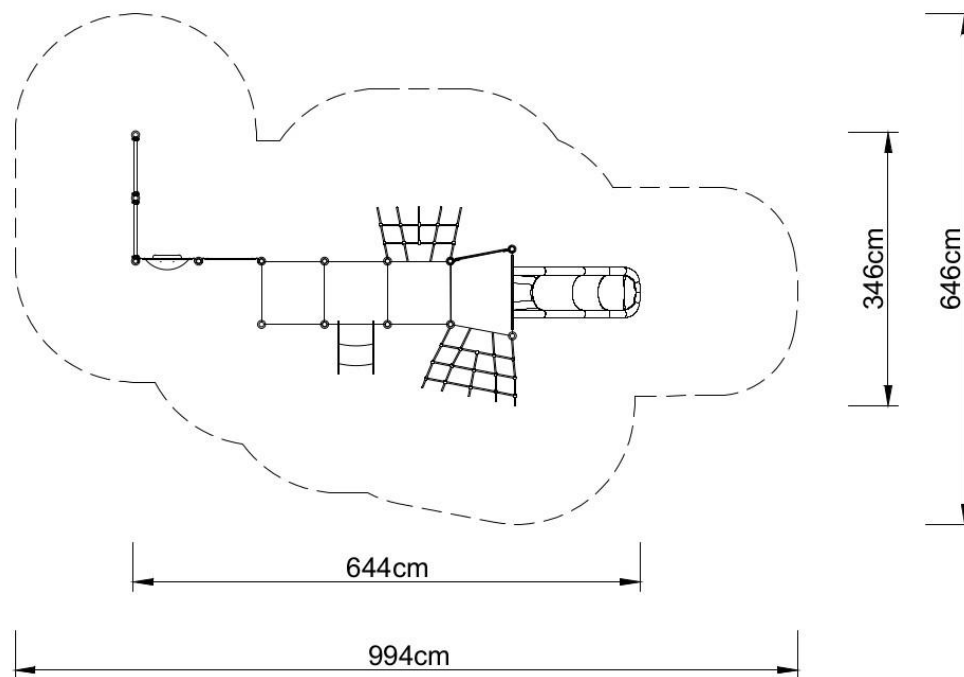

LLDPE single slide,

stairs

2 rope entrance

7 HDPE panels,

plugs for posts,

connecting elements.

The finishing elements of the square may differ from those presented in the visualization

PLAY SYSTEM

<https://www.playsystem.com.vn/>

PLAY SYSTEM

Technical data:

length:	644 cm,
width:	346 cm,
platform height:	40, 60, 80 cm,
free fall height:	80 cm,
fall zone:	994 x 646 cm,
safety standards:	EN 1176-1; EN 1176-3,

Materials:

60 cm diameter poles with made of stainless steel, quality AISI304,
Galvanized steel platforms, powder coated with polyester paint, antiskid
panels made of HDP panels with a thickness of 19 mm with a high UV
radiation resistance,
Slide made LLDPE, UV proof,
finishing elements (tube connector) made using the rotational method of low
density polyethylene - LLDPE,
clamps and connectors made of aluminum casting
stainless steel nuts, screws