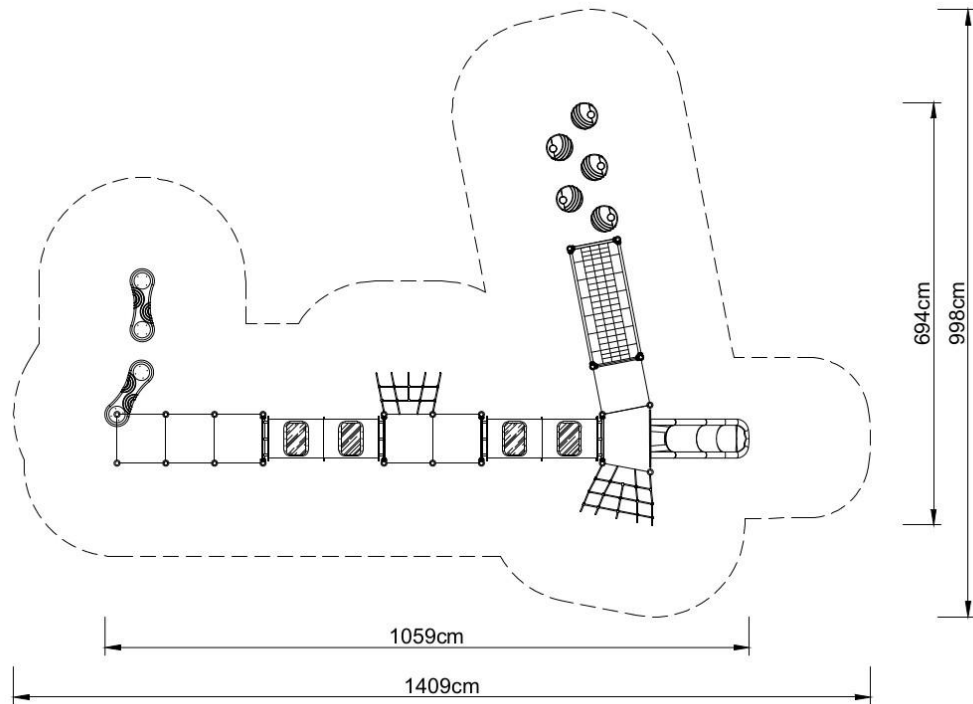

PLAY SYSTEM

PLAYSYSTEM CB1603

Set contains:

14 poles,
6 square platforms,
1 trapezoidal platform,
1 covered tower,
2 Tube connectors with windows,
Hanging bridge
2 Rope entrance

7 HDPE panels,
LLDPE single slide,
Entry ladder,
Balancing bench
Train rods
plugs for posts,
connecting elements.

The finishing elements of the square may differ from those presented in the visualization

PLAY SYSTEM

<https://www.playsystem.com.vn/>

PLAY SYSTEM

Technical data:

length:	1059 cm,
width:	694 cm,
platform height:	40, 60, 80, 120 cm,
free fall height:	120 cm,
fall zone:	1409 x 998 cm,
safety standards:	EN 1176-1; EN 1176-3,

Materials:

60 cm diameter poles with made of stainless steel, quality AISI304,
Galvanized steel platforms, powder coated with polyester paint, antiskid
panels made of HDP panels with a thickness of 19 mm with a high UV
radiation resistance,
Slide made of LLDPE, UV proof,
finishing elements (tube connector) made using the rotational method of low
density polyethylene - LLDPE,
clamps and connectors made of aluminum casting
stainless steel nuts, screws