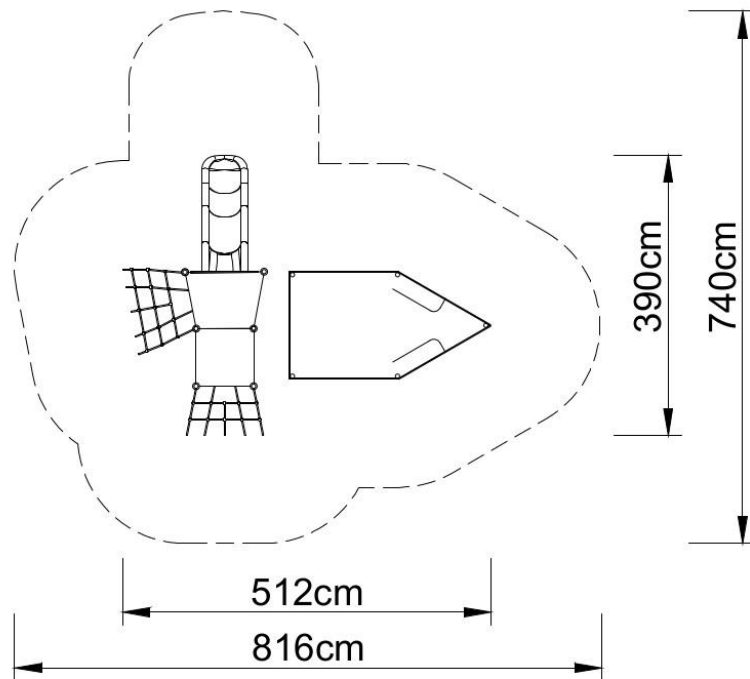

# PLAY SYSTEM

PLAYSYSTEM CB1604

**Set contains:**

6 poles,  
1 square platform,  
1 trapezoidal platform,  
LLDPE single slide,

2 rope entrances,  
Three educational panels,  
Ship sandpit

### **Technical data:**

length:	512 cm
width:	390 cm
platform height:	90 cm
fall zone:	816 x 740 cm
safety standards:	EN 1176-1:2009.

### **Materials:**

60 cm diameter poles with made of stainless steel, quality AISI304,  
Galvanized steel platforms, powder coated with polyester paint, antiskid  
panels made of HDP panels with a thickness of 19 mm with a high UV  
radiation resistance,  
Slide made of LLDPE,  
finishing elements (tube connector) made using the rotational method of low  
density polyethylene - LLDPE,  
clamps and connectors made of aluminum casting  
stainless steel nuts, screws