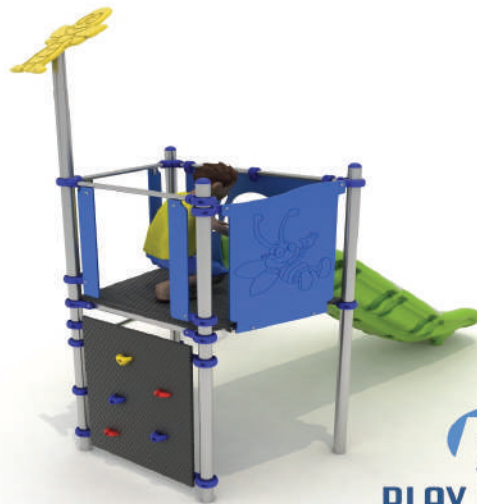

PLAY SYSTEM

PLAYSYSTEM E8031

Set contains:

4 poles,
1 trapezoidal platform,
entry ladder,
climbing wall,
single slide for 120cm platform,

HPL panel,
pole caps,
1 decorative HPL roof,
Stainless steel screws and nuts

PLAY SYSTEM

<https://www.playsystem.com.vn/>

PLAY SYSTEM

Technical data:

length:	296 cm
width:	116 cm
platform height:	120 cm, total 350 cm
free fall height:	120 cm
fall zone:	642 x 410 cm
safety standard:	EN 1176-1:2009; EN 1176-3:2009

Materials:

60cm diameter poles with made of stainless steel, quality AISI304,
Galvanized steel platforms, powder coated with polyester paint, 15mm
thickness antiskid HDPE floor,
Panels and roof 10mm thickness HPL sheets, uv stabilized, made for outside
use.

Slide made of rotomoulded LLDPE,
Clamps and connectors made of aluminum casting,
Stainless steel nuts, screws.

PLAY SYSTEM

<https://www.playsystem.com.vn/>