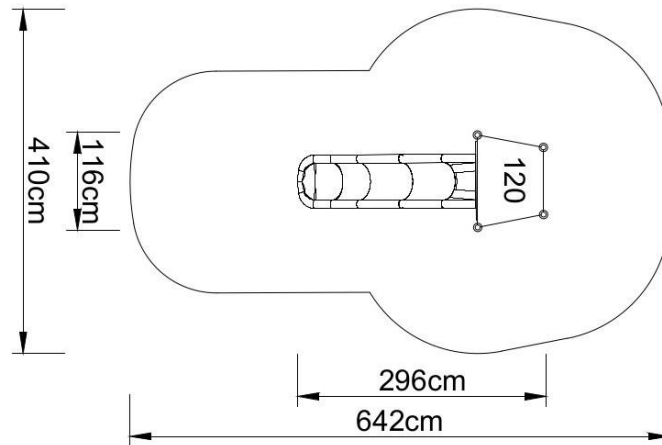

PLAY SYSTEM

PLAYSYSTEM E8031

Set contains:

4 poles,
1 trapezoidal platform,
entry ladder,
climbing wall,
single slide for 120cm platform,

HPL panel,
pole caps,
1 decorative HPL roof,
Stainless steel screws and nuts

PLAY SYSTEM

<https://www.playsystem.com.vn/>

PLAY SYSTEM

Technical data:

length:	296 cm
width:	116 cm
platform height:	120 cm, total 350 cm
free fall height:	120 cm
fall zone:	642 x 410 cm
safety standard:	EN 1176-1:2009; EN 1176-3:2009

Materials:

60cm diameter poles with made of stainless steel, quality AISI304,
Galvanized steel platforms, powder coated with polyester paint, 15mm
thickness antiskid HDPE floor,
Panels and roof 10mm thickness HPL sheets, uv stabilized, made for outside
use.