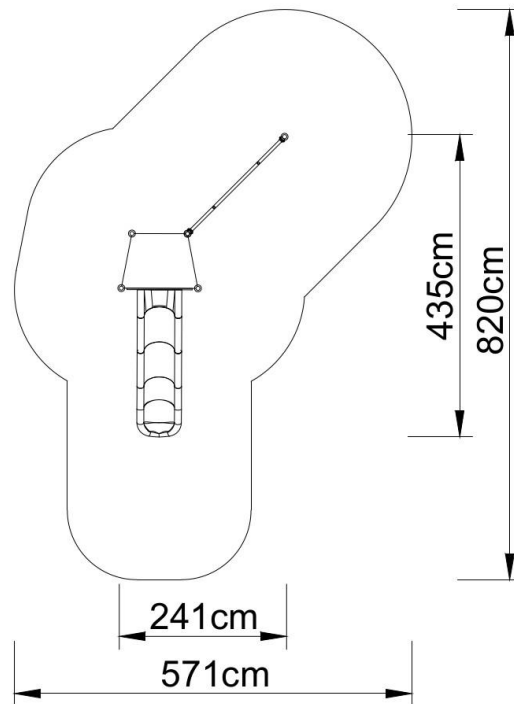

## Set contains:

5 poles,  
1 trapezoidal platform,  
entry ladder,  
climbing wall,  
spider web

single slide for 120cm platform,  
HPL panel,  
pole caps,  
1 decorative HPL roof,  
Stainless steel screws and nuts

### **Technical data:**

length:	435 cm
width:	241 cm
platform height:	120 cm, total 350 cm
free fall height:	180 cm
fall zone:	820 x 571 cm
safety standard:	EN 1176-1:2009; EN 1176-3:2009

### **Materials:**

60cm diameter poles with made of stainless steel, quality AISI304,  
Galvanized steel platforms, powder coated with polyester paint, 15mm  
thickness antiskid HDPE floor,  
Panels and roof 10mm thickness HPL sheets, uv stabilized, made for outside  
use.