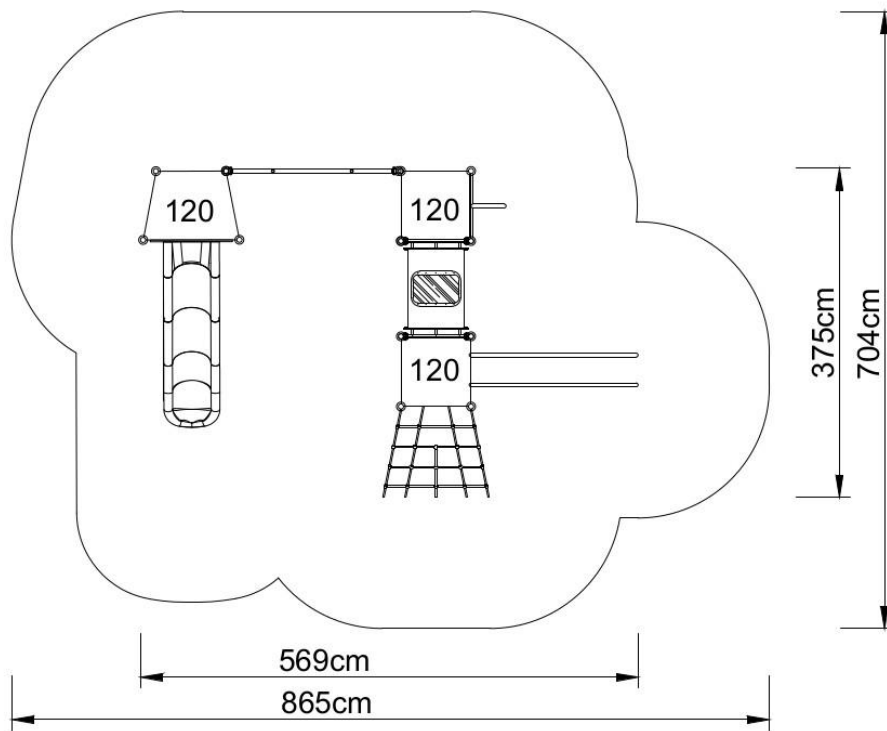

PLAY SYSTEM

PLAYSYSTEM E8035

Set contains:

12 poles,
1 trapezoidal platform,
2 square platforms,
entry ladder,
climbing wall,
entry net,
spider web,
mini spider web,

tube conector,
single slide for 120cm platform,
pole slide,
3 HPL panels,
pole caps,
2 decorative HPL roofs,
Stainless steel screws and nuts

PLAY SYSTEM

Technical data:

length:	569 cm
width:	375 cm
platform height:	120 cm, total 350 cm
free fall height:	120 cm
fall zone:	865 x 704 cm
safety standard:	EN 1176-1:2009; EN 1176-3:2009

Materials:

60cm diameter poles with made of stainless steel, quality AISI304,
Galvanized steel platforms, powder coated with polyester paint, 15mm
thickness antiskid HDPE floor,
Panels and roof 10mm thickness HPL sheets, uv stabilized, made for outside
use.
Slide made of rotomoulded LLDPE,
Clamps and connectors made of aluminum casting,
Stainless steel nuts, screws.