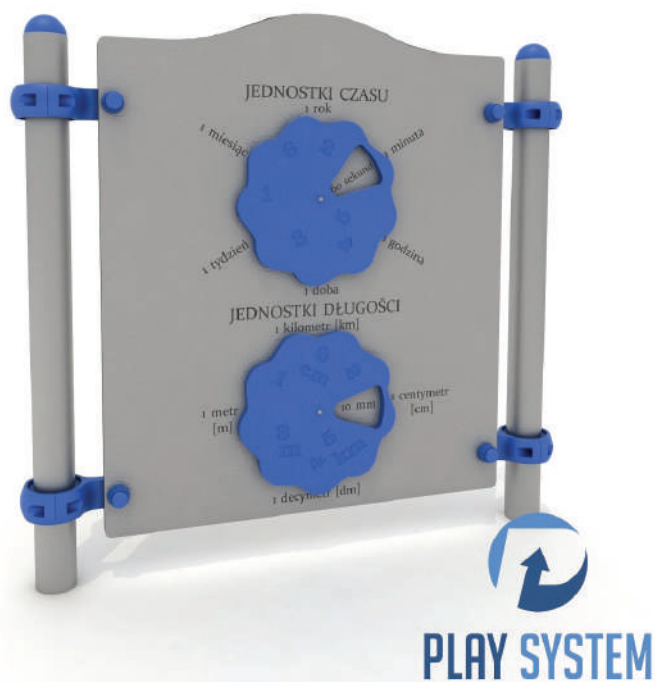

PLAY SYSTEM

PLAYSYSTEM EP7042

Technical data:

Size of panel:	15 x 658 x 870 mm
Total size:	860 x 900 x 60 mm
Use zone:	3,85 x 3,06 m
Safety standard:	PN-EN 1176-1;
Ages:	2-12

Materials:

60 cm diameter poles with 80 cm span spacing made of stainless steel, quality AISI304,

panels made of HDPE panels with a thickness of 15 mm with a high UV radiation resistance,

clamps and connectors made of aluminium casting

stainless steel nuts, screws