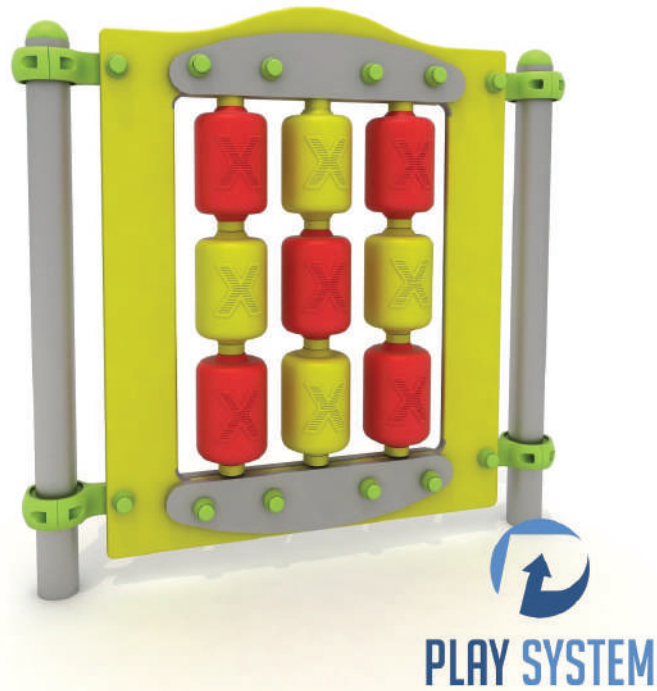

# PLAY SYSTEM

## PLAYSYSTEM EP8033

### **Technical data:**

Size of panel:	12 x 658 x 870 mm
Total size:	680 x 900 x 60 mm
Use zone:	3,95 x 3,06 m
Safety standard:	PN-EN 1176-1;
Ages:	2-12

### **Materials:**

60 cm diameter poles with 80 cm span spacing made of stainless steel, quality AISI304,

panels made of HDPE panels with a thickness of 15 mm with a high UV radiation resistance,

clamps and connectors made of aluminium casting