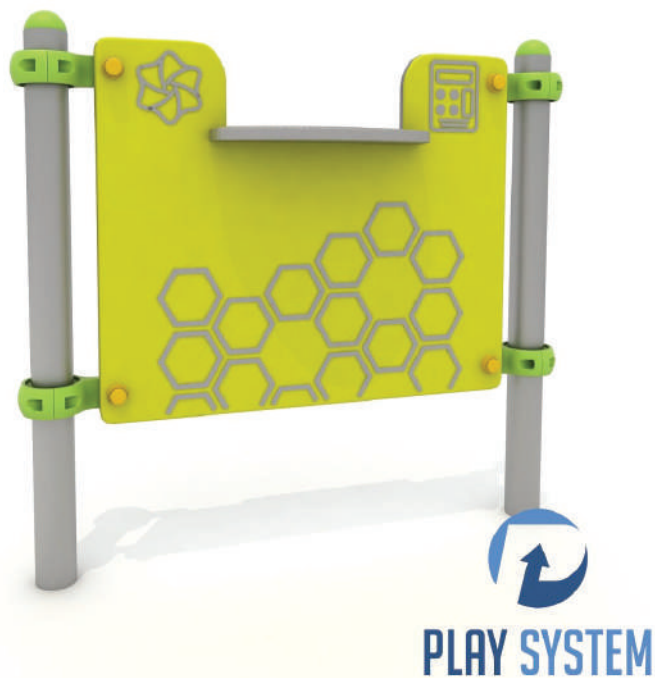

PLAY SYSTEM

PLAYSYSTEM EP8039

Technical data:

Size of panel:	15 x 658 x 870 mm
Total size:	860 x 900 x 60 mm
Use zone:	3,85 x 3,06 m
Safety standard:	PN-EN 1176-1;
Ages:	2-12

Materials:

60 cm diameter poles with 80 cm span spacing made of stainless steel, quality AISI304,

panels made of HDPE panels with a thickness of 15 mm with a high UV radiation resistance,

clamps and connectors made of aluminium casting

stainless steel nuts, screws