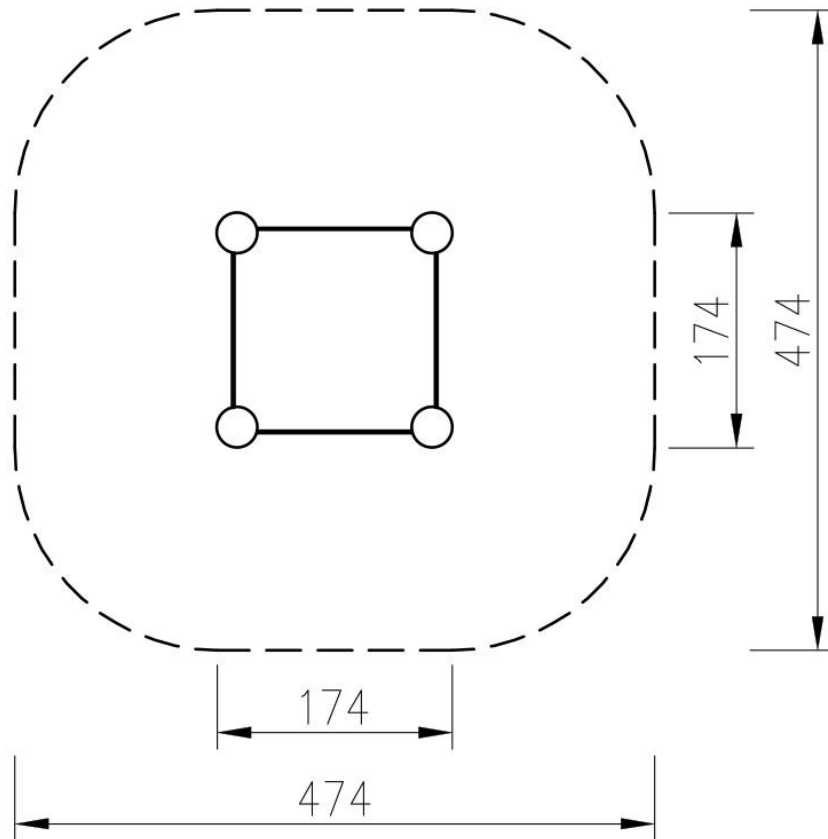

PLAY SYSTEM

PLAYSYSTEM F001

Corner posts made of galvanized, powder coated steel.
Sidewalls made of HDPE board colored in a weather-resistant mass.

PLAY SYSTEM

Technical data:

- length: 174 cm
- width: 174 cm
- height: 35 cm
- safety zone: 474 x 474 cm
- safety standards EN 1176-1: 2009.