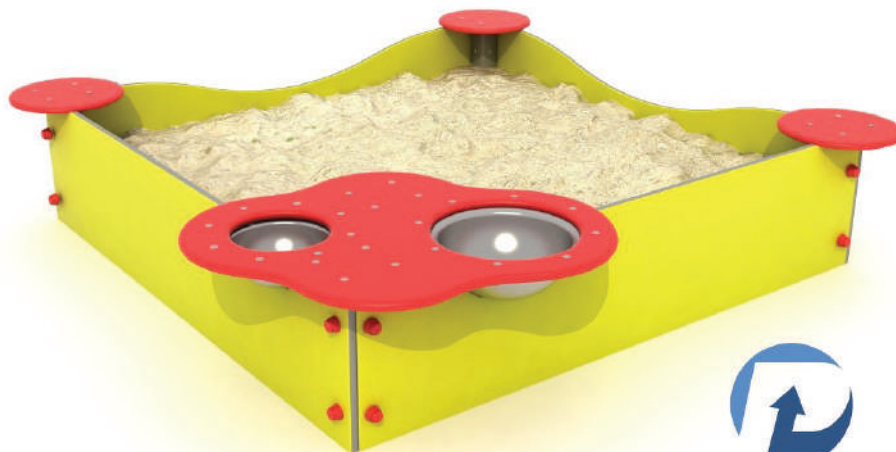

## PLAYSYSTEM F006

Corner posts made of galvanized steel tube and powder coated. Sidewalls and roof made of HDPE board colored in a weather-resistant mass.

## PLAY SYSTEM

### **Technical data:**

- length: 182 cm
- width: 184 cm
- height: 35 cm
- security zone: 486 x 486 cm
- safety standards EN 1176-1: 2009.

### **Materials:**

- metal elements made of powder-coated galvanized steel,
- side walls made of HDPE board colored in a weather-resistant mass.