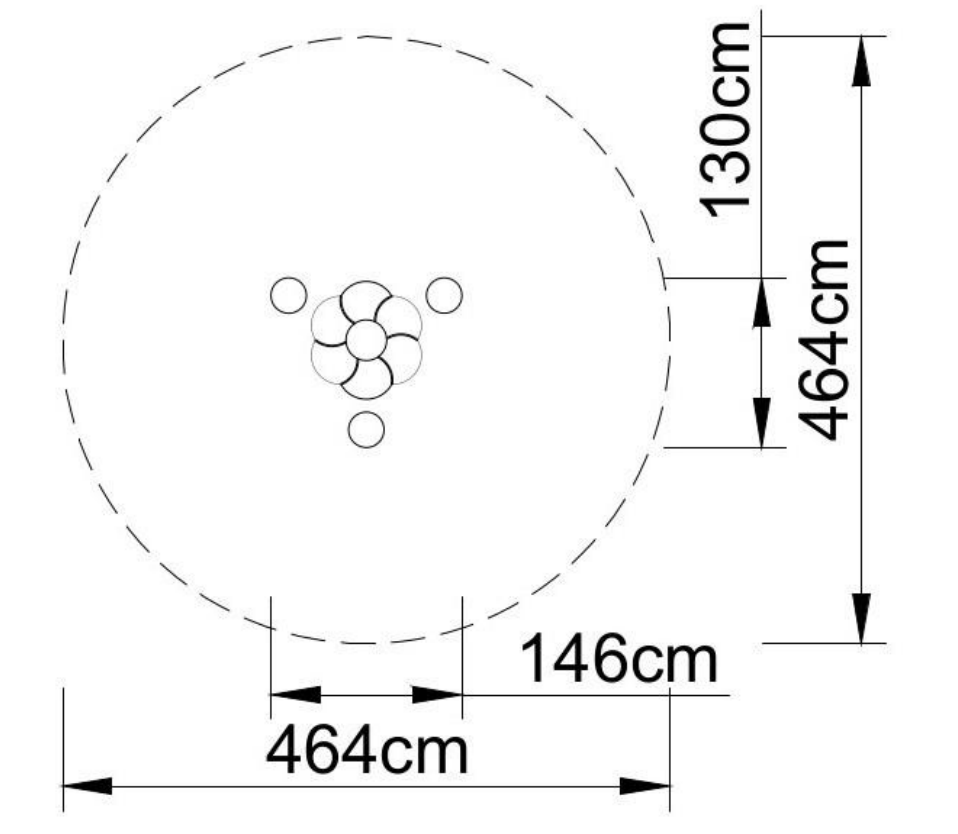

## **PLAY SYSTEM**

### **PLAYSYSTEM F010**

Flower-shaped sandbox with three seats. Corner posts made of galvanized steel tube powder coated. Table top and seats made of HDPE board colored in a weather-resistant mass.

### Technical data:

- length: 146 cm
- width: 130 cm
- height: 50 cm
- security zone: 464 x 464 cm
- safety standard: EN 1176-1.