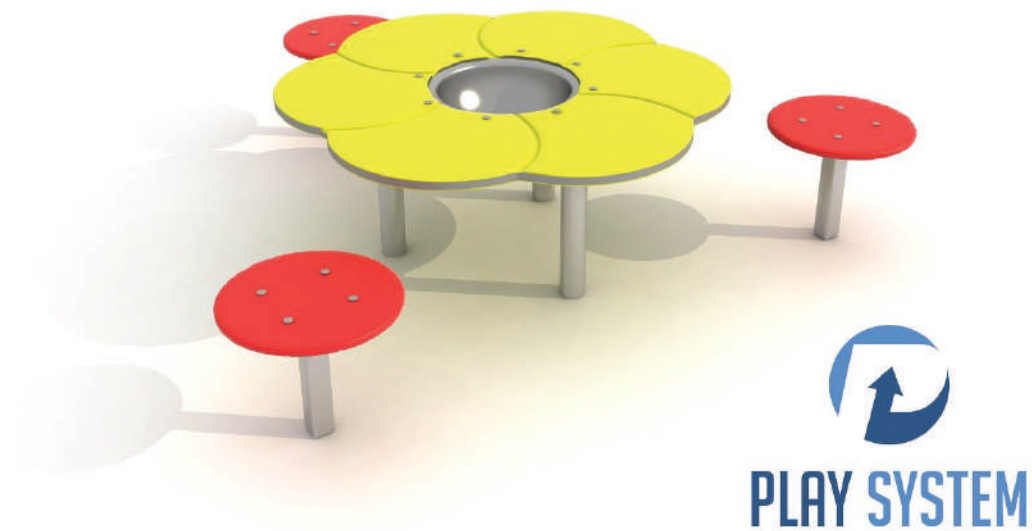

### **PLAYSYSTEM F010**

Flower-shaped sandbox with three seats. Corner posts made of galvanized steel tube powder coated. Table top and seats made of HDPE board colored in a weather-resistant mass.

## PLAY SYSTEM

### Technical data:

- length: 146 cm
- width: 130 cm
- height: 50 cm
- security zone: 464 x 464 cm
- safety standard: EN 1176-1.

### Materials:

- metal elements made of powder-coated galvanized steel,
- walls made of HDPE sheet colored in a weather-resistant mass,
- Poles made of stainless steel,
- Stainless steel screws.

PLAY SYSTEM