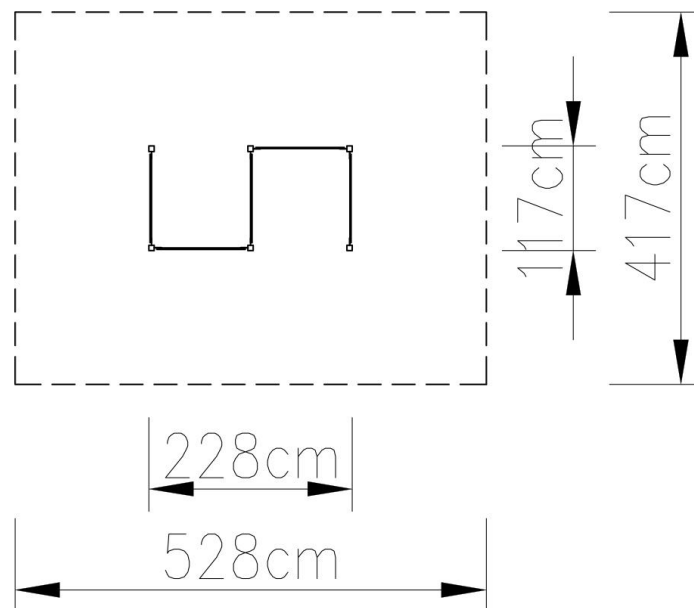

PLAY SYSTEM

PLAYSYSTEM F5009

A set consisting of educational panels. Maths panel, Quicksand panel, Panel window and Panel car.

PLAY SYSTEM

Technical data:

- Length: 228 cm
- Width: 117 cm
- Height: 140 cm
- Required area: 417 x 528 cm
- Safety standards: PN-EN 1176-1; PN-EN 1176-3