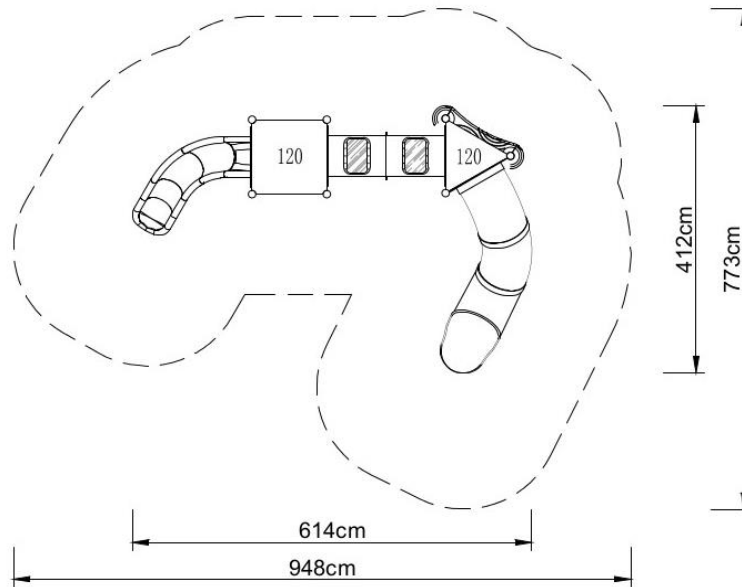

PLAY SYSTEM

PLAYSYSTEM H6023

Set contains:

- ☒ 7 poles,
- ☒ 1 triangular platform
- ☒ 1 square platform,
- ☒ Entrance ladder,
- ☒ Single tube swivel slide from the platform 120 cm
- ☒ Input gid
- ☒ Single swivel slide from the platform 120 cm,
- ☒ 1 XOX panel in stainless steel frame
- ☒ Plugs for posts
- ☒ connecting elements.
- ☒ 1 LLDPE decorative roof,
- ☒ 1 Panel made of HPL sheet.

PLAY SYSTEM
<https://playsystem.com.vn/>

PLAY SYSTEM

Technical data:

- ☒ Length: 614 cm
- ☒ Width: 412 cm
- ☒ Height: 350 cm
- ☒ Platform height: 120 cm
- ☒ Free fall height: 120 cm
- ☒ Fall zone: 948 x 773 cm
- ☒ Safety standards: EN 1176-1:2009; EN 1176-3:2009

Materials:

- ☒ 114 mm diameter poles with made of stainless steel, quality ASIS304
- ☒ Galvanized steel platforms, powder coated with polyester paint, antiskid and waterproof 15 mm thickness HDPE floor.
- ☒ Panels 10 mm thickness HPL sheets, uv stabilized, made for outside use.
- ☒ Slides and steps made of rotomoulded LLDPE,
- ☒ Clamps and connectors made of aluminum casting,
- ☒ Stainless steel nuts, screws and connecting elements.