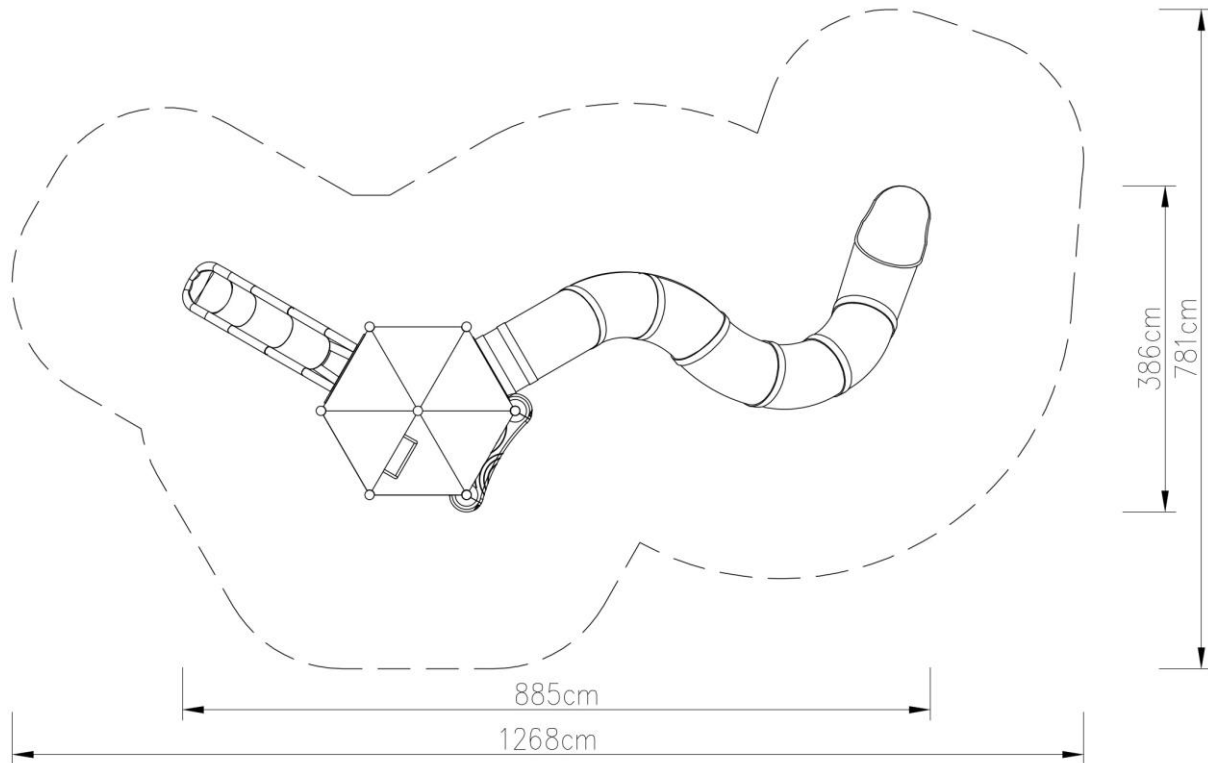

PLAY SYSTEM

PLAYSYSTEM H7003

Set contains:

- ☒ 7 poles,
- ☒ 10 triangle platforms,
- ☒ LLDPE entry step,
- ☒ Entry ladder,
- ☒ Entry rope net,
- ☒ Single slide for 120cm platform,
- ☒ Tube slide for 280cm platform,
- ☒ Pole caps,
- ☒ 18 Panels made of HPL sheet.

PLAY SYSTEM
<https://playsystem.com.vn/>

PLAY SYSTEM

Technical data:

- ☒ Length: 885 cm
- ☒ Width: 386 cm
- ☒ Platform height: 120, 280 cm, total 420 cm
- ☒ Free fall height: 200 cm
- ☒ Fall zone: 1268 x 781 cm
- ☒ Safety standard: EN 1176-1:2009; EN 1176-3:2009

Materials:

- ☒ 114 mm diameter poles with made of stainless steel, quality ASIS304
- ☒ Galvanized steel platforms, powder coated with polyester paint, antiskid and waterproof 15 mm thickness HDPE floor.
- ☒ Panels 10 mm thickness HPL sheets, uv stabilized, made for outside use.
- ☒ Slides and steps made of rotomoulded LLDPE,
- ☒ Clamps and connectors made of aluminum casting,
- ☒ Stainless steel nuts, screws and connecting elements.