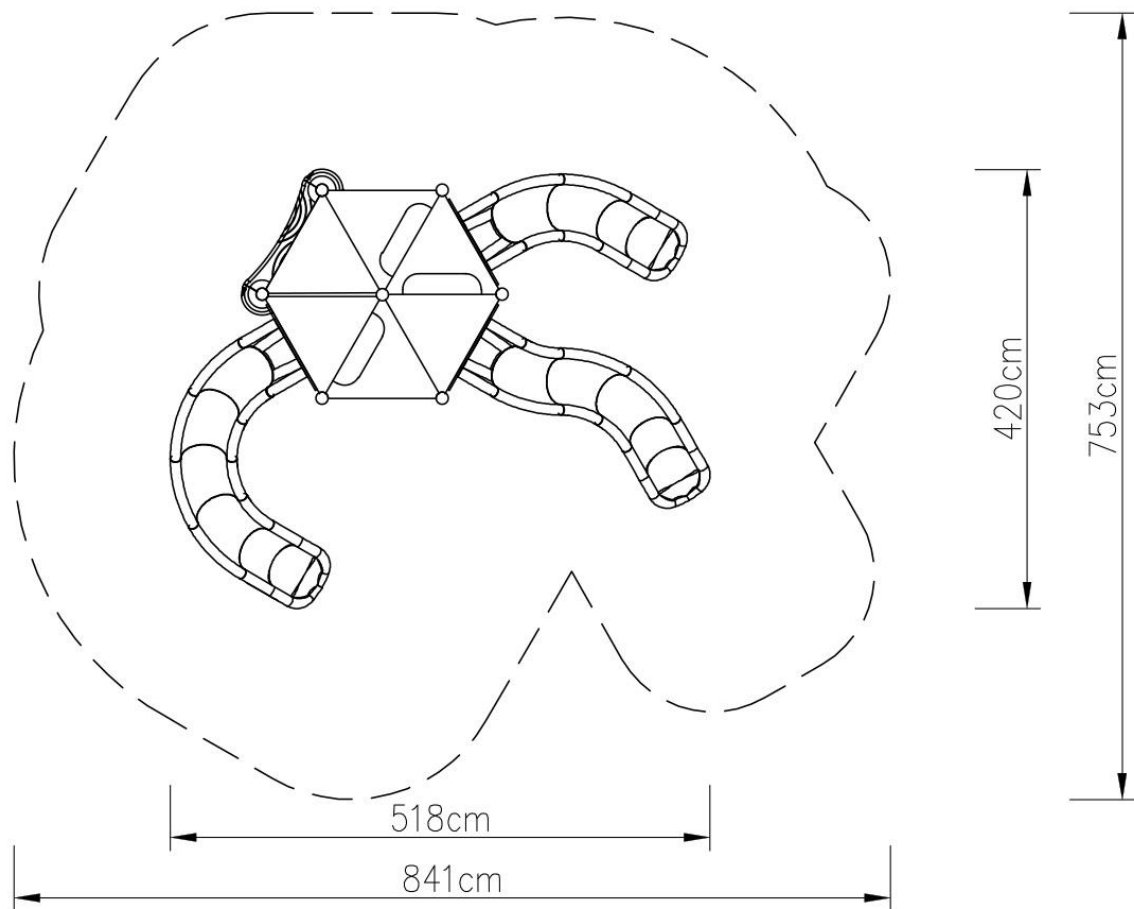

PLAY SYSTEM

PLAYSYSTEM H7005

Set contains:

- ☒ 7 poles,
- ☒ 6 triangle platforms,
- ☒ LLDPE entry step,
- ☒ Single curved slide for 120cm. platform,
- ☒ Single curved slide for 160cm. platform,
- ☒ Single curved slide for 200cm. platform,
- ☒ 1 XOX panel in stainless steel frame,
- ☒ Pole caps,
- ☒ 9 Panels made of HPL sheet

PLAY SYSTEM
<https://playsystem.com.vn/>

PLAY SYSTEM

Technical data:

- ☒ Length: 518 cm
- ☒ Width: 420 cm
- ☒ Platform height: 80, 120, 160, 200 cm, total 360 cm
- ☒ Free fall height: 200 cm
- ☒ Fall zone: 841 x 753 cm
- ☒ Safety standard: EN 1176-1:2009; EN 1176-3:2009

Materials:

- ☒ 114 mm diameter poles with made of stainless steel, quality ASIS304
- ☒ Galvanized steel platforms, powder coated with polyester paint, antiskid and waterproof 15 mm thickness HDPE floor.
- ☒ Panels 10 mm thickness HPL sheets, uv stabilized, made for outside use.
- ☒ Slides and steps made of rotomoulded LLDPE,
- ☒ Clamps and connectors made of aluminum casting,
- ☒ Stainless steel nuts, screws and connecting elements.