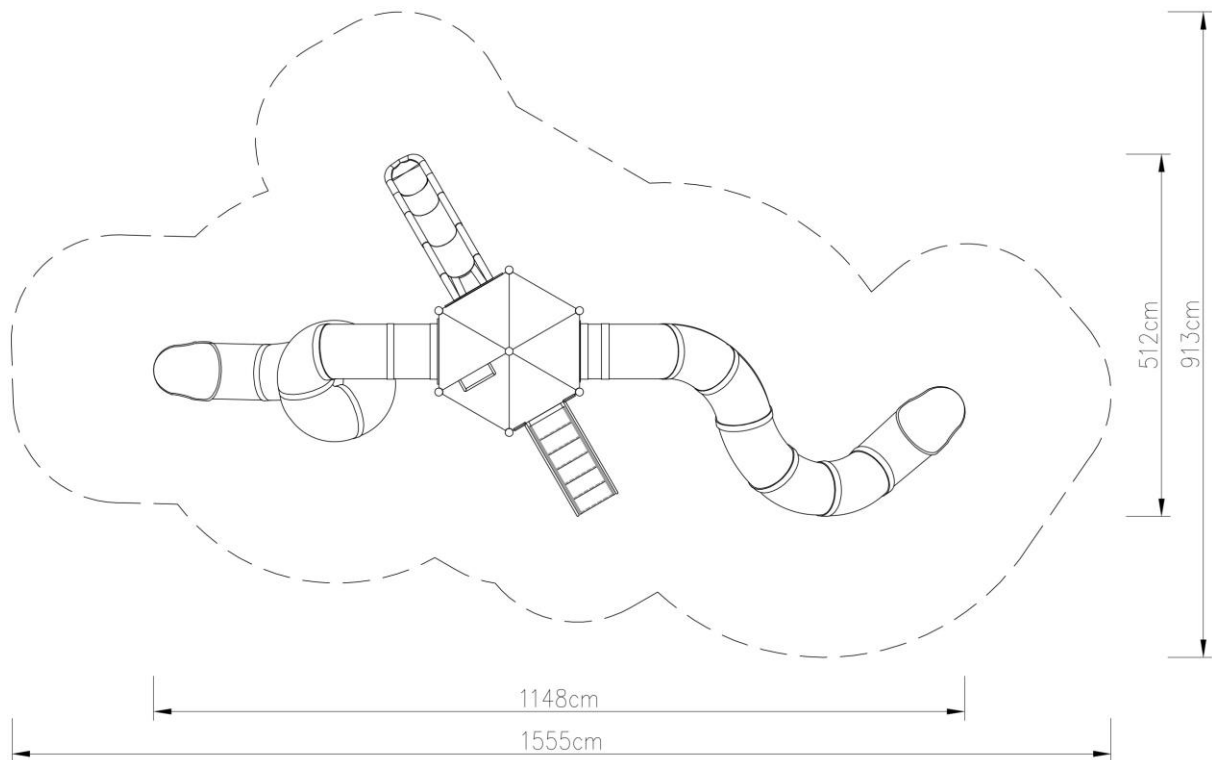

## PLAYSYSTEM H7007

### Set contains:

- ☒ 7 poles,
- ☒ 10 triangle platforms,
- ☒ Steps with railings,
- ☒ Entry rope net,
- ☒ Single slide for 120cm. platform,
- ☒ Tube slide for 280cm. platform,
- ☒ Spiral tube slide for 280cm. platform,
- ☒ Pole caps,
- ☒ 17 Panels made of HPL sheet

### **Technical data:**

- ☒ Length: 1148 cm
- ☒ Width: 512 cm
- ☒ Platform height: 120, 280 cm, total 420 cm
- ☒ Free fall height: 200 cm
- ☒ Fall zone: 1555 x 913 cm
- ☒ Safety standard: EN 1176-1:2009; EN 1176-3:2009

### **Materials:**

- ☒ 114 mm diameter poles with made of stainless steel, quality ASIS304
- ☒ Galvanized steel platforms, powder coated with polyester paint, antiskid and waterproof 15 mm thickness HDPE floor.
- ☒ Panels 10 mm thickness HPL sheets, uv stabilized, made for outside use.
- ☒ Slides and steps made of rotomoulded LLDPE,
- ☒ Clamps and connectors made of aluminium casting,
- ☒ Stainless steel nuts, screws and connecting elements.