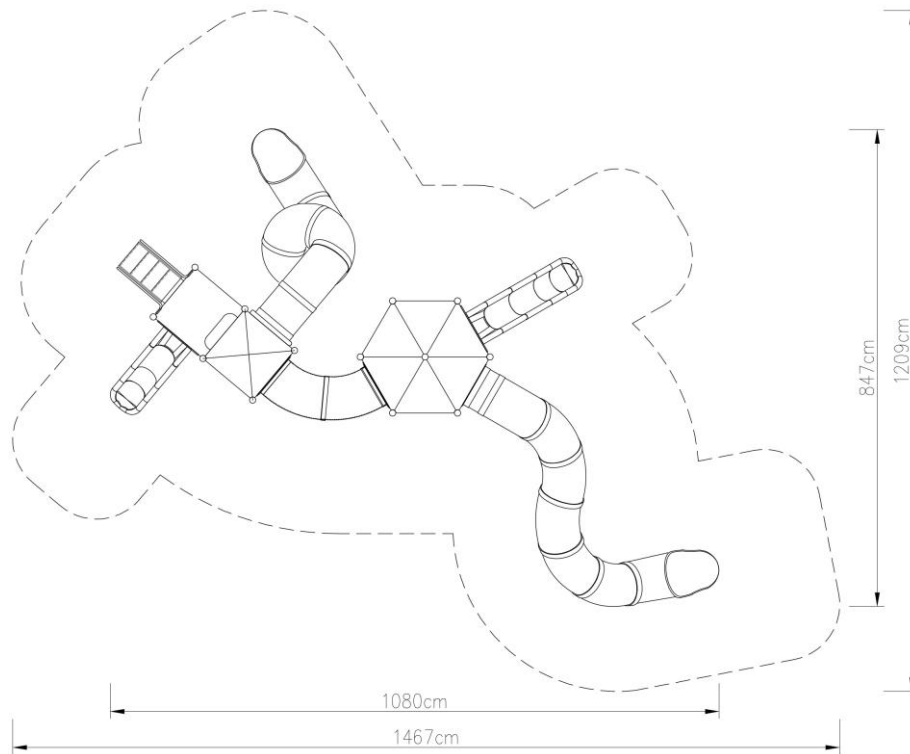

PLAY SYSTEM

PLAYSYSTEM H7008

Set contains:

- ☒ 13 poles,
- ☒ 10 triangle platforms,
- ☒ 3 quadrant platforms,
- ☒ Entry rope net,
- ☒ Steps with railings,
- ☒ 2 curved tube connectors,
- ☒ Single slide for 80 cm. platform,
- ☒ Single slide for 120cm. platform,
- ☒ Curved tube slide for 280cm. platform,
- ☒ Spiral tube slide for 280cm. platform,
- ☒ 1 XOX panel in stainless steel frame,
- ☒ Pole caps,
- ☒ 1 hexagon roof,
- ☒ 3 Panels made of HPL sheet.

PLAY SYSTEM

Technical data:

- ☒ Length: 1080 cm
- ☒ Width: 847 cm
- ☒ Platform height: 80, 120, 280 cm, total 500 cm
- ☒ Free fall height: 200 cm
- ☒ Fall zone: 1467 x 1209 cm
- ☒ Safety standard: EN 1176-1:2009; EN 1176-3:2009

Materials:

- ☒ 114 mm diameter poles with made of stainless steel, quality ASIS304
- ☒ Galvanized steel platforms, powder coated with polyester paint, antiskid and waterproof 15 mm thickness HDPE floor.
- ☒ Panels 10 mm thickness HPL sheets, uv stabilized, made for outside use.
- ☒ hexagon roof 10 mm thickness HPL sheets, uv stabilized, made for outside use.
- ☒ Slides and steps made of rotomoulded LLDPE,
- ☒ Clamps and connectors made of aluminum casting,
- ☒ Stainless steel nuts, screws and connecting elements.