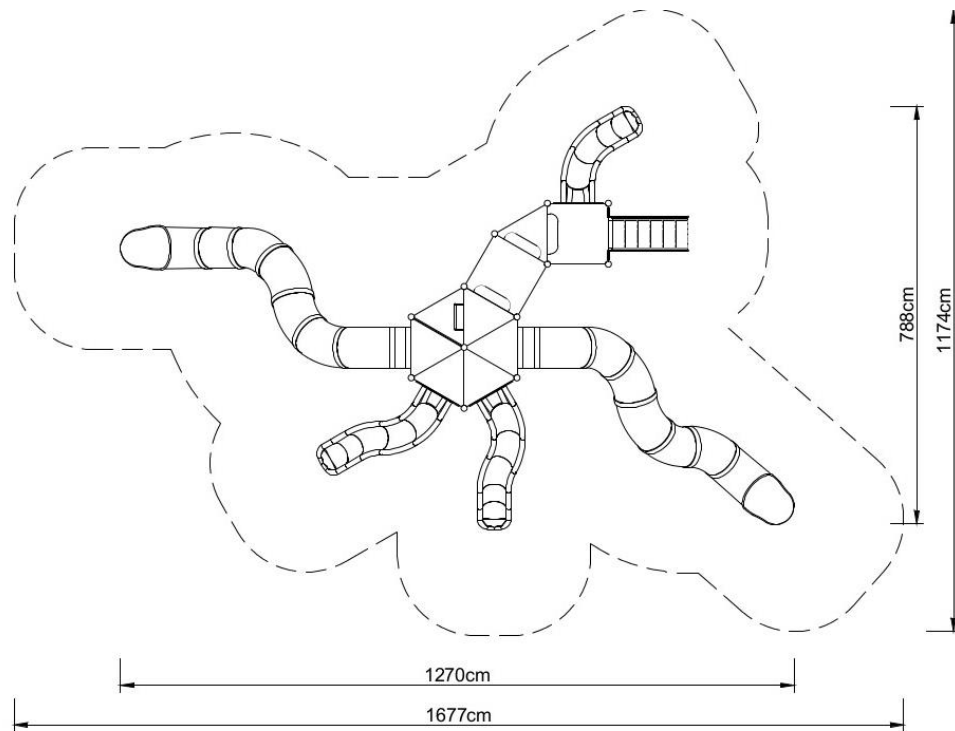

PLAY SYSTEM

PLAYSYSTEM H7009

Set contains:

- ☒ 12 poles,
- ☒ 12 triangle platforms,
- ☒ 2 quadrant platforms,
- ☒ LLDPE entry step,
- ☒ Entry ladder,
- ☒ Stairs with railings,
- ☒ Single curve slide for 120cm. platform,
- ☒ 2 single curved slides for 160cm. platform
- ☒ 2 curved tube slides for 320cm. platform
- ☒ 1 XOX panel in stainless steel frame,
- ☒ Ladder between the levels of the towers
- ☒ Pole caps,
- ☒ 1 hexagon roof for tower,
- ☒ 25 Panels made of HPL sheet

PLAY SYSTEM
<https://playsystem.com.vn/>

PLAY SYSTEM

Technical data:

- ☒ Length: 1270 cm
- ☒ Width: 788 cm
- ☒ Platform height: 120, 160, 200, 240, 320 cm, total 500 cm
- ☒ Free fall height: 320 cm
- ☒ Fall zone: 1677 x 1174 cm
- ☒ Safety standard: EN 1176-1:2009; EN 1176-3:2009

Materials:

- ☒ 114 mm diameter poles with made of stainless steel, quality ASIS304
- ☒ Galvanized steel platforms, powder coated with polyester paint, antiskid and waterproof 15 mm thickness HDPE floor.
- ☒ Panels 10 mm thickness HPL sheets, uv stabilized, made for outside use.
- ☒ hexagon roof 10 mm thickness HPL sheets, uv stabilized, made for outside use.
- ☒ Slides and steps made of rotomoulded LLDPE,
- ☒ Clamps and connectors made of aluminum casting,
- ☒ Stainless steel nuts, screws and connecting elements.