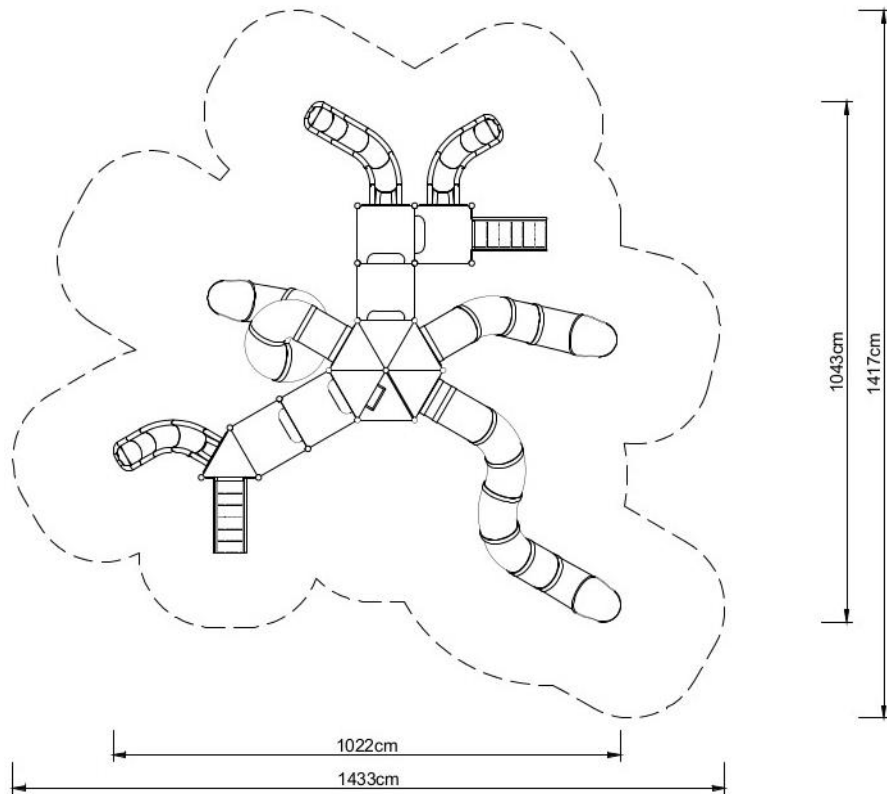

PLAY SYSTEM

PLAYSYSTEM H7010

Set contains:

- ☒ 18 poles,
- ☒ 12 triangle platforms,
- ☒ 5 quadrant platforms,
- ☒ LLDPE entry step,
- ☒ Entry ladder,
- ☒ 2 Stairs with railings,
- ☒ 2 Single curved slides for 120cm. platform,
- ☒ Single slide, curved for 160cm. platform,
- ☒ 2 Tube slide for 160cm. platform,
- ☒ Curved tube slide for 320cm. platform,
- ☒ Pole caps,
- ☒ 1 hexagon roof,
- ☒ 29 Panels made of HPL sheet

PLAY SYSTEM

Technical data:

- ☒ Length: 1022 cm
- ☒ Width: 1043 cm
- ☒ Platform height: 120, 160, 300 cm, total 500 cm
- ☒ Free fall height: 240 cm
- ☒ Fall zone: 1433 x 1417 cm
- ☒ Safety standard: EN 1176-1:2009; EN 1176-3:2009

Materials:

- ☒ 114 mm diameter poles with made of stainless steel, quality ASIS304
- ☒ Galvanized steel platforms, powder coated with polyester paint, antiskid and waterproof 15 mm thickness HDPE floor.
- ☒ Panels 10 mm thickness HPL sheets, uv stabilized, made for outside use.
- ☒ Hexagon roof 10 mm thickness HPL sheets, uv stabilized, made for outside use.
- ☒ Slides and steps made of rotomoulded LLDPE,
- ☒ Clamps and connectors made of aluminum casting,
- ☒ Stainless steel nuts, screws and connecting elements.