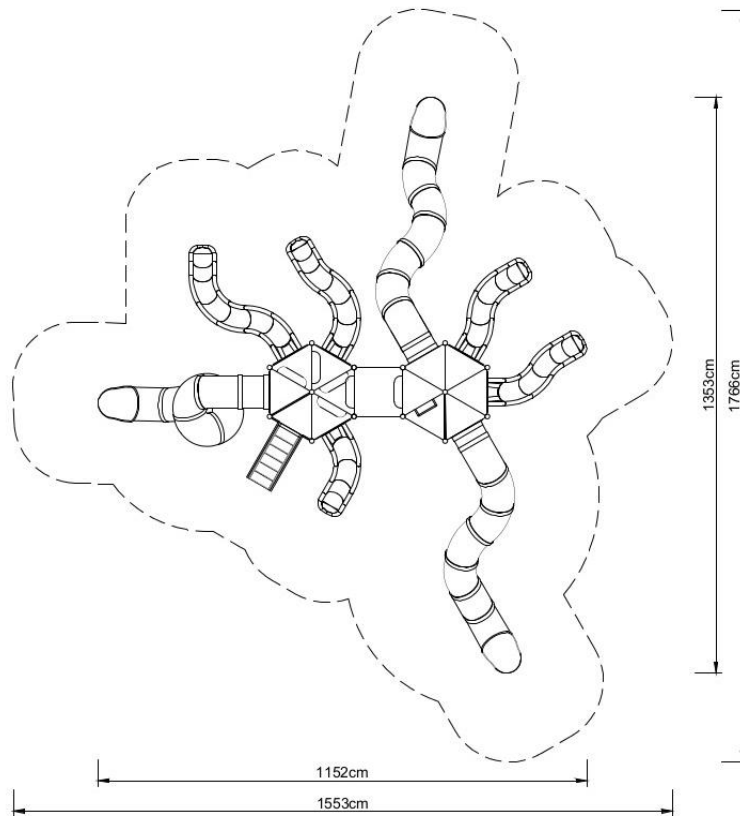

PLAY SYSTEM

PLAYSYSTEM H7011

Set contains:

- ☒ 14 poles,
- ☒ 18 triangle platforms,
- ☒ 1 quadrant platforms,
- ☒ LLDPE entry step,
- ☒ Entry ladder,
- ☒ Stairs with railings,
- ☒ Single curved slide for 120cm platform
- ☒ 2 single curved slides for 160cm platform
- ☒ Single curved slide for 200cm. platform.
- ☒ Single curved slide for 240cm. platform,
- ☒ Sprial tube slide for 280cm. platform,
- ☒ 2 curved tube slides for 320cm. platform,
- ☒ 1 XOX panel in staineless steel frame
- ☒ Pole caps,
- ☒ 1 hexagon roof,
- ☒ 30 Panels made of HPL sheet

PLAY SYSTEM
<https://playsystem.com.vn/>

PLAY SYSTEM

Technical data:

- ☒ Length: 1152 cm
- ☒ Width: 1353 cm
- ☒ Platform height: 120, 160, 200, 240, 280, 320cm, total 500 cm
- ☒ Free fall height: 240 cm
- ☒ Fall zone: 1553 x 1766 cm
- ☒ Safety standard: EN 1176-1:2009; EN 1176-3:2009

Materials:

- ☒ 114 mm diameter poles with made of stainless steel, quality ASIS304
- ☒ Galvanized steel platforms, powder coated with polyester paint, antiskid and waterproof 15 mm thickness HDPE floor.
- ☒ Panels 10 mm thickness HPL sheets, uv stabilized, made for outside use.
- ☒ Hexagon roof 10 mm thickness HPL sheets, uv stabilized, made for outside use.
- ☒ Slides and steps made of rotomoulded LLDPE,
- ☒ Clamps and connectors made of aluminum casting,
- ☒ Stainless steel nuts, screws and connecting elements.