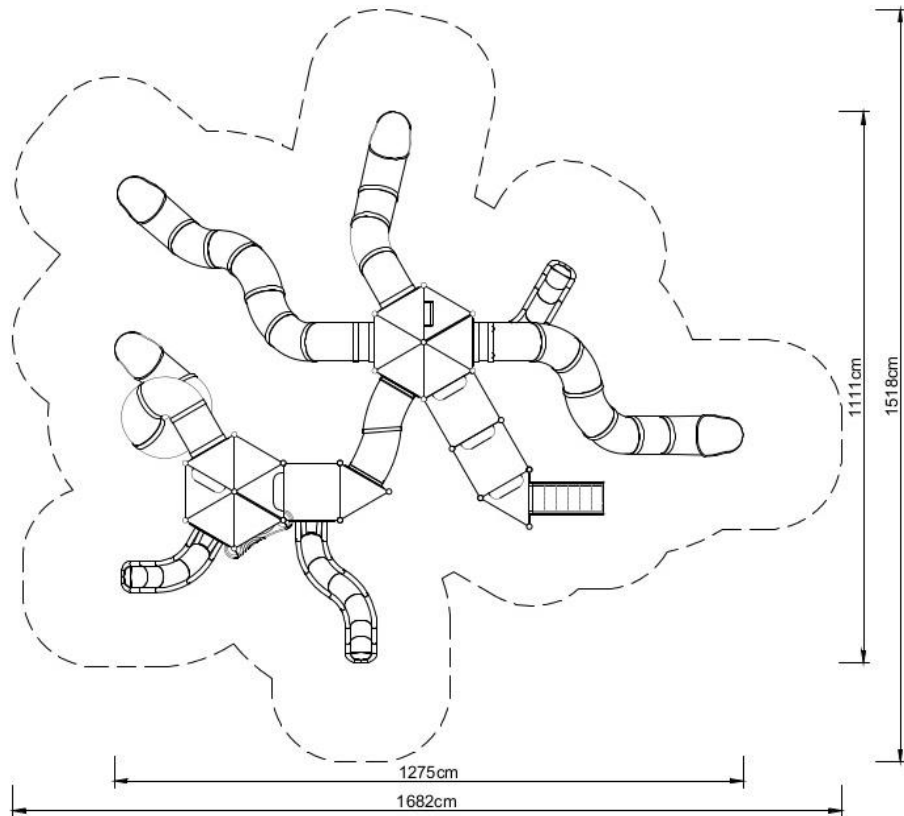

PLAY SYSTEM

PLAYSYSTEM H7012

Set contains:

- ☒ 22 poles,
- ☒ 19 triangle platforms,
- ☒ 3 quadrant platforms,
- ☒ 1 LLDPE entry step,
- ☒ Entry ladder,
- ☒ Stairs with railings,
- ☒ Curved tube conector,
- ☒ Single curved slide for 120cm. platform,
- ☒ Single curved slide for 160cm. platform,
- ☒ Single curved slide for 200cm. platform,
- ☒ Spiral tube slide for 160cm. platform,
- ☒ Curved tube slide for 160 cm platform.
- ☒ 2 curved tube slides for 320cm platform
- ☒ 1 XOX panel in staineless steel frame,
- ☒ Pole caps,
- ☒ 1 hexagon roof,
- ☒ 3 Panels made of HPL sheet

PLAY SYSTEM

PLAY SYSTEM

PLAY SYSTEM
<https://playsystem.com.vn/>

PLAY SYSTEM

Technical data:

- ☒ Length: 1275 cm
- ☒ Width: 1111 cm
- ☒ Platform height: 120, 160, 200, 320 cm, total 500 cm
- ☒ Free fall height: 200 cm
- ☒ Fall zone: 1823 x 1680 cm
- ☒ Safety standard: EN 1176-1:2009; EN 1176-3:2009

Materials:

- ☒ 114 mm diameter poles with made of stainless steel, quality ASIS304
- ☒ Galvanized steel platforms, powder coated with polyester paint, antiskid and waterproof 15 mm thickness HDPE floor.
- ☒ Panels 10 mm thickness HPL sheets, uv stabilized, made for outside use.
- ☒ Hexagon roof 10 mm thickness HPL sheets, uv stabilized, made for outside use.
- ☒ Slides and steps made of rotomoulded LLDPE,
- ☒ Clamps and connectors made of aluminum casting,
- ☒ Stainless steel nuts, screws and connecting elements.