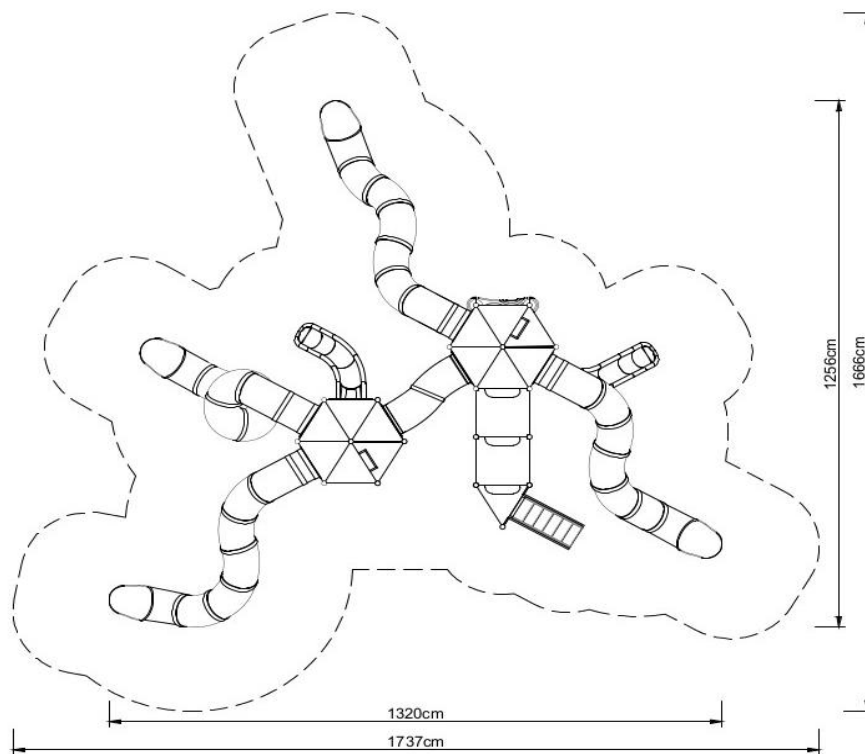

PLAY SYSTEM

PLAYSYSTEM H7013

Set contains:

- ☒ 19 poles,
- ☒ 22 triangle platforms,
- ☒ 2 quadrant platforms,
- ☒ 2 LLDPE entry step,
- ☒ 2 Entry ladders,
- ☒ Stairs with railings,
- ☒ 2 Curved tube connectors,
- ☒ single curved slides for 120cm. platform,
- ☒ single curved slides for 160cm. platform
- ☒ Spiral tube slide for 280cm platform,
- ☒ Curved tube slide for 280cm,
- ☒ Curved tube slide for 280cm,
- ☒ 2 Curved tube slide for 320cm,
- ☒ 2 XOX panel in stainless steel frame,
- ☒ Pole caps,
- ☒ 1 Hexagon roof,
- ☒ 41 Panels made of HPL sheet

PLAY SYSTEM
<https://playsystem.com.vn/>

PLAY SYSTEM

Technical data:

- ☒ Length: 1320 cm
- ☒ Width: 1256 cm
- ☒ Platform height: 120, 160, 280, 320 cm, total 500 cm
- ☒ Free fall height: 280 cm
- ☒ Fall zone: 1737 x 1666 cm
- ☒ Age range: 5-14
- ☒ Safety standard: EN 1176-1:2009; EN 1176-3:2009

Materials:

- ☒ 114 mm diameter poles with made of stainless steel, quality ASIS304
- ☒ Galvanized steel platforms, powder coated with polyester paint, antiskid and waterproof 15 mm thickness HDPE floor.
- ☒ Panels 10 mm thickness HPL sheets, uv stabilized, made for outside use.
- ☒ Hexagon roof 10 mm thickness HPL sheets, uv stabilized, made for outside use.
- ☒ Slides and steps made of rotomoulded LLDPE,
- ☒ Clamps and connectors made of aluminum casting,
- ☒ Stainless steel nuts, screws and connecting elements.