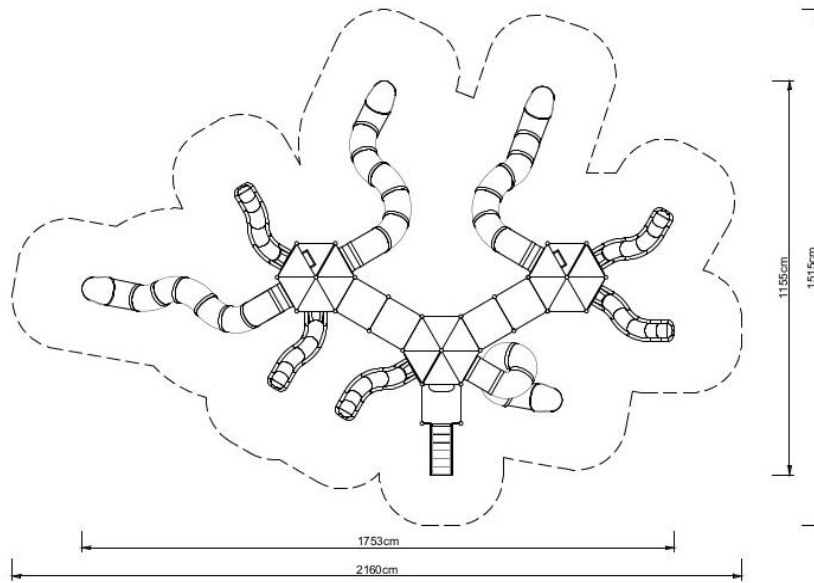

# PLAY SYSTEM

PLAYSYSTEM H7014

## Set contains:

- ☒ 27 poles,
- ☒ 28 triangle platforms,
- ☒ 5 quadrant platforms,
- ☒ 2 LLDPE entry step,
- ☒ 2 Entry ladder,
- ☒ Stairs with railings,
- ☒ 5 single curved slide for 160cm. platform,
- ☒ 2 single curved slides for 240cm. platform,
- ☒ Spiral tube slide for 160cm. platform,
- ☒ 3 Curved tube slide for 320cm,
- ☒ 3 XOX panel in stainless steel frame,
- ☒ Pole caps,
- ☒ 3 hexagon roofs,
- ☒ 51 Panels made of HPL sheet

## Technical data:

- ☒ Length: 1753 cm
- ☒ Width: 1155 cm
- ☒ Platform height: 80,120,160,200,240,400 cm, total 500 cm
- ☒ Free fall height: 240 cm
- ☒ Fall zone: 2160 x 1515 cm
- ☒ Safety standard: EN 1176-1:2009; EN 1176-3:2009

## Materials:

- ☒ 114 mm diameter poles with made of stainless steel, quality ASIS304
- ☒ Galvanized steel platforms, powder coated with polyester paint, antiskid and waterproof 15 mm thickness HDPE floor.
- ☒ Panels 10 mm thickness HPL sheets, uv stabilized, made for outside use.
- ☒ Hexagon roofs 10 mm thickness HPL sheets, uv stabilized, made for outside use.
- ☒ Slides and steps made of rotomoulded LLDPE,
- ☒ Clamps and connectors made of aluminum casting,
- ☒ Stainless steel nuts, screws and connecting elements.