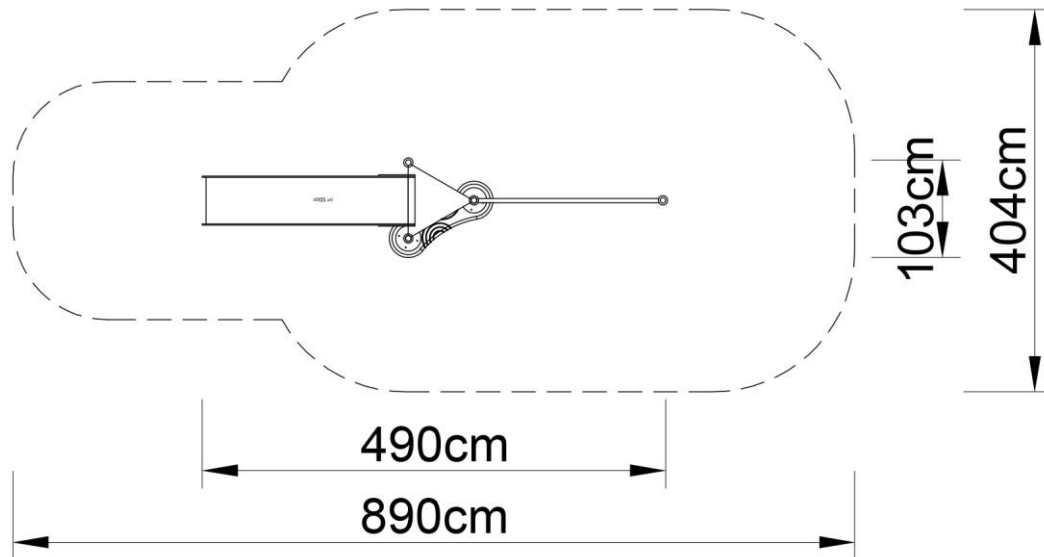

PLAY SYSTEM

PLAYSYSTEM HM8002

Set contains:

- ☒ 4 poles,
- ☒ 1 triangle platform,
- ☒ entry ladder,
- ☒ rope net,
- ☒ entry step,
- ☒ single slide for 120cm platform,
- ☒ HPL panel,
- ☒ pole caps,
- ☒ HPL roof,
- ☒ Stainless steel screws and nuts

PLAY SYSTEM

Technical data:

- ☒ length: 490 cm
- ☒ width: 103 cm
- ☒ Height : 350 cm
- ☒ platform height: 120 350 cm
- ☒ free fall height: 200 cm
- ☒ fall zone: 890 x 404 cm
- ☒ safety standard: EN 1176-1:2009; EN 1176-3:2009

Materials:

- ☒ 60cm diameter poles with made of stainless steel, quality AISI304,
- ☒ Galvanized steel platforms, powder coated with polyester paint, 15mm thickness antiskid HDPE floor,
- ☒ Panels and roof 10mm thickness HPL sheets, uv stabilized, made for outside use.
- ☒ Slide made of stainless steel and of HPL sheets, UV proof. Wooden color.
- ☒ Clamps and connectors made of aluminum casting,
- ☒ Stainless steel nuts, screws.