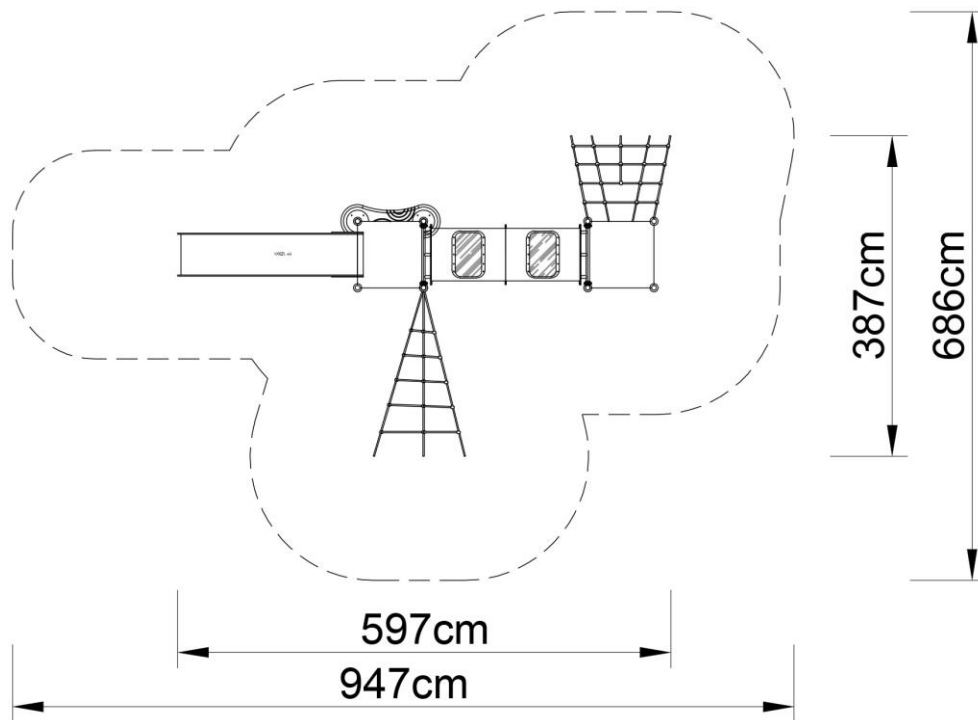

PLAY SYSTEM

PLAYSYSTEM HM8003

Set contains:

- ☒ 8 poles,
- ☒ 2 quadrant platforms,
- ☒ Tube conector,
- ☒ Entry ladder,
- ☒ Entry rope net,
- ☒ Twisted rope net,
- ☒ Entry step,
- ☒ Single slide for 120cm platform,
- ☒ HPL panels,
- ☒ 1 XOX panel in stainless steel frame
- ☒ Pole cups,
- ☒ 1 HPL roof,
- ☒ Stainless steel screws and cups.

PLAY SYSTEM

Technical data:

- | | |
|---------------------|--------------------------------|
| ☒ Length: | 597 cm |
| ☒ Width: | 387 cm |
| ☒ Height: | 350 cm |
| ☒ Platform height: | 120 350 cm |
| ☒ Free fall height: | 120 cm |
| ☒ Fall zone: | 947 x 686 cm |
| ☒ Safety standards: | EN 1176-1:2009; EN 1176-3:2009 |

Materials:

- ☒ 60cm diameter poles with made of stainless steel, quality AISI304,
- ☒ Galvanized steel platforms, powder coated with polyester paint, 15mm thickness antiskid HDPE floor,
- ☒ Panels and roof 10mm thickness HPL sheets, uv stabilized, made for outside use.
- ☒ Slide made of stainless steel and of HPL sheets, UV proof. Wooden color.
- ☒ Clamps and connectors made of aluminum casting,
- ☒ Stainless steel nuts, screws.