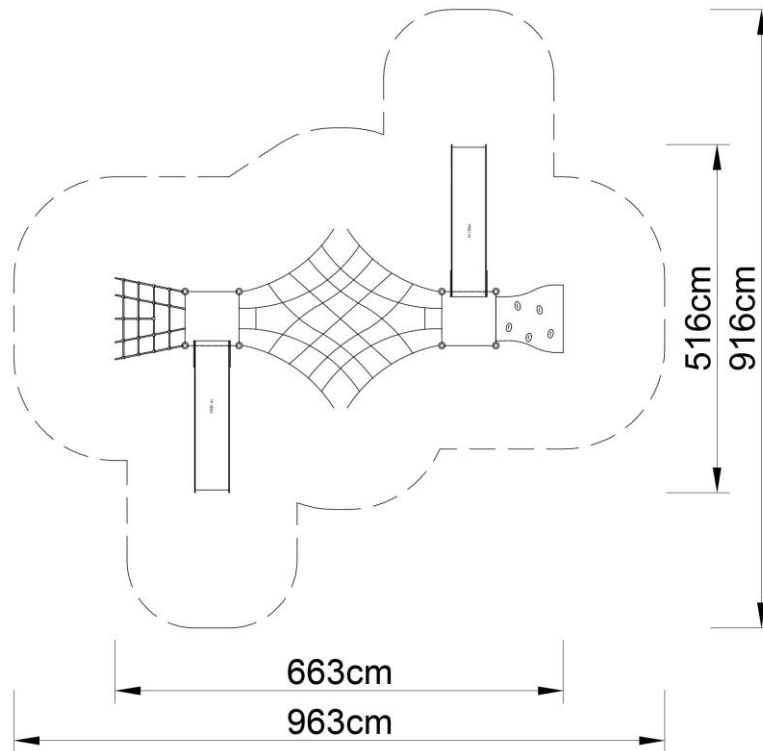

## Set contains:

- ☒ 8 poles,
- ☒ 2 quadrant platforms,
- ☒ Entry ladder,
- ☒ Rope net connecting the towers,
- ☒ Entry rope net,
- ☒ 2 rotomoulded entry steps,
- ☒ 2 single slides for 120cm platform
- ☒ HPL panels,
- ☒ 1 XOX panel in stainless steel frame
- ☒ Pole caps,
- ☒ 1 HPL roof,
- ☒ Nuts, screws.

## **Technical data:**

- ☒ Length: 663 cm
- ☒ Width: 516 cm
- ☒ Height: 350 cm
- ☒ Platform height: 120 cm
- ☒ Free fall height: 120 cm
- ☒ Fall zone: 963 x 916 cm
- ☒ Safety standard: EN 1176-1:2009; EN 1176-3:2009

## **Materials:**

- ☒ 60cm diameter poles with made of stainless steel, quality AISI304,
- ☒ Galvanized steel platforms, powder coated with polyester paint, 15mm thickness antiskid HDPE floor,
- ☒ Panels and roof 10mm thickness HPL sheets, uv stabilized, made for outside use.
- ☒ Slides made of stainless steel and of HPL sheets, UV proof. Wooden color.
- ☒ Clamps and connectors made of aluminum casting,
- ☒ Stainless steel nuts, screws.