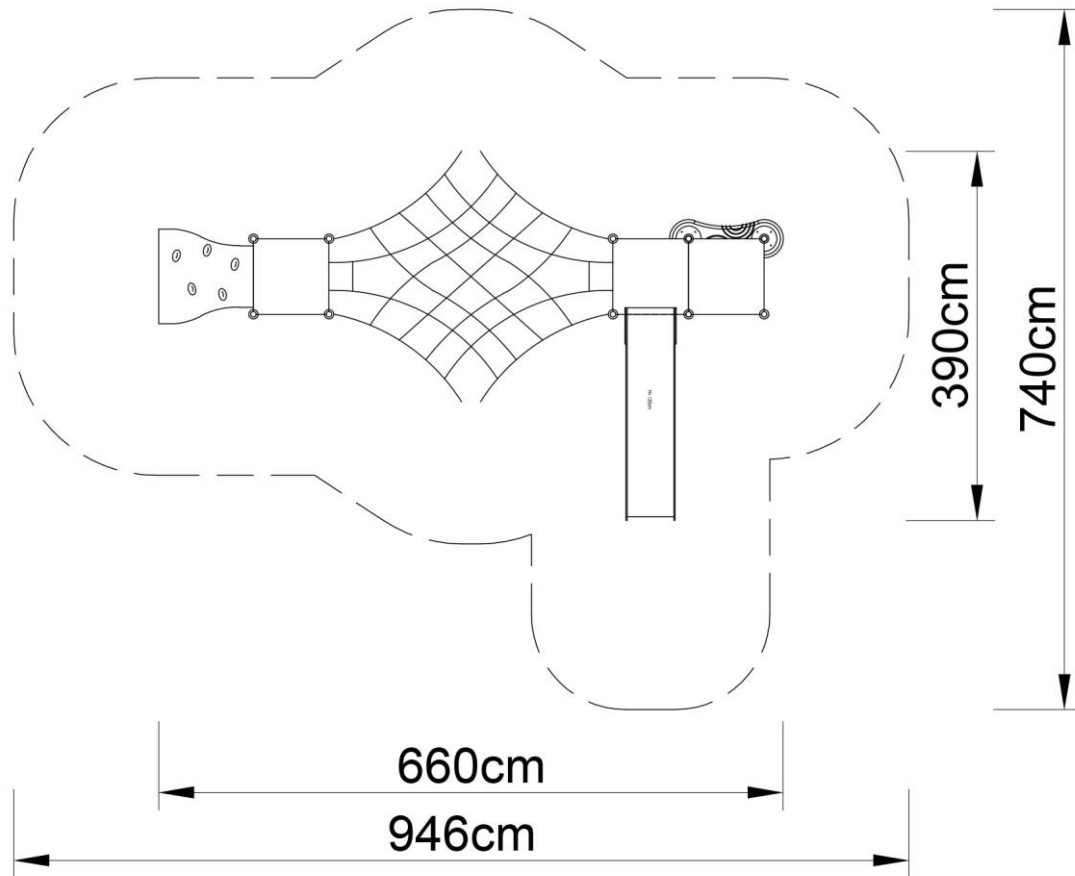

PLAY SYSTEM

PLAYSYSTEM HM8005

Set contains:

- ☒ 10 poles,
- ☒ 3 quadrant platforms,
- ☒ Entry rope net,
- ☒ Rope net connecting the towers,
- ☒ LLDPE entry step,
- ☒ Single slide for 120cm. platform,
- ☒ HPL panels,
- ☒ 1 XOX panel in stainless steel frame
- ☒ Pole caps,
- ☒ 1 HPL roof,
- ☒ Bolts, nuts.

PLAY SYSTEM

Technical data:

- | | |
|---------------------|--------------------------------|
| ☒ Length: | 660 cm |
| ☒ Width: | 390 cm |
| ☒ Height: | 350 cm |
| ☒ Platform height: | 100, 120 cm |
| ☒ Free fall height: | 120 cm |
| ☒ Fall zone: | 946 x 740 cm |
| ☒ Safety standards: | EN 1176-1:2009; EN 1176-3:2009 |

Materials:

- ☒ 60cm diameter poles with made of stainless steel, quality AISI304,
- ☒ Galvanized steel platforms, powder coated with polyester paint, 15mm thickness antiskid HDPE floor,
- ☒ Panels and roof 10mm thickness HPL sheets, uv stabilized, made for outside use.
- ☒ Slide made of stainless steel and of HPL sheets, UV proof. Wooden color.
- ☒ Clamps and connectors made of aluminum casting,
- ☒ Stainless steel nuts, screws.