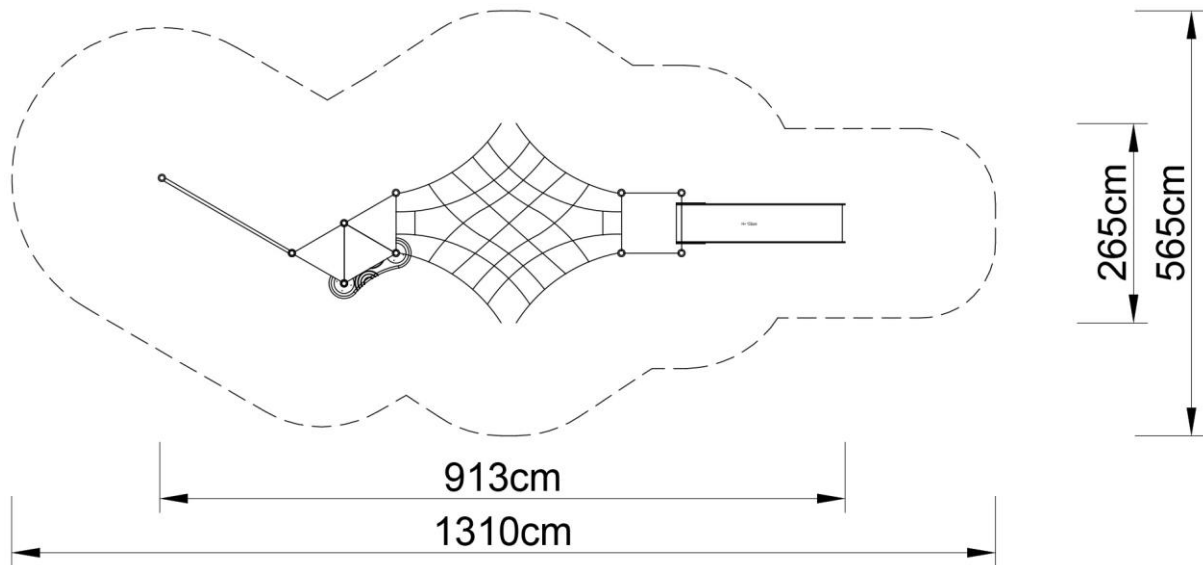

PLAY SYSTEM

PLAYSYSTEM HM8006

Set contains:

- ☒ 10 poles,
- ☒ 1 quadrant platforms,
- ☒ 3 triangle platforms,
- ☒ Entry ladder,
- ☒ Rope net connecting the towers,
- ☒ Rope net,
- ☒ LLDPE entry step,
- ☒ Single slide for 120cm. platform,
- ☒ HPL panels,
- ☒ 1 XOX panel in stainless steel frame
- ☒ Pole caps,
- ☒ 1 HPLroofs,
- ☒ Bolts, nuts, screws.

PLAY SYSTEM

PLAY SYSTEM

PLAY SYSTEM

Technical data:

- | | |
|---------------------|--------------------------------|
| ☒ Length: | 913 cm |
| ☒ Width: | 265 cm |
| ☒ Height: | 350 cm |
| ☒ Platform height: | 100, 120 cm |
| ☒ Free fall height: | 200 cm |
| ☒ Fall zone: | 1310 x 565 cm |
| ☒ Safety standard: | EN 1176-1:2009; EN 1176-3:2009 |

Materials:

- ☒ 60cm diameter poles with made of stainless steel, quality AISI304,
- ☒ Galvanized steel platforms, powder coated with polyester paint, 15mm thickness antiskid HDPE floor,
- ☒ Panels and roof 10mm thickness HPL sheets, uv stabilized, made for outside use.
- ☒ Slides made of stainless steel and of HPL sheets, UV proof. Wooden color.
- ☒ Clamps and connectors made of aluminum casting,
- ☒ Stainless steel nuts, screws.