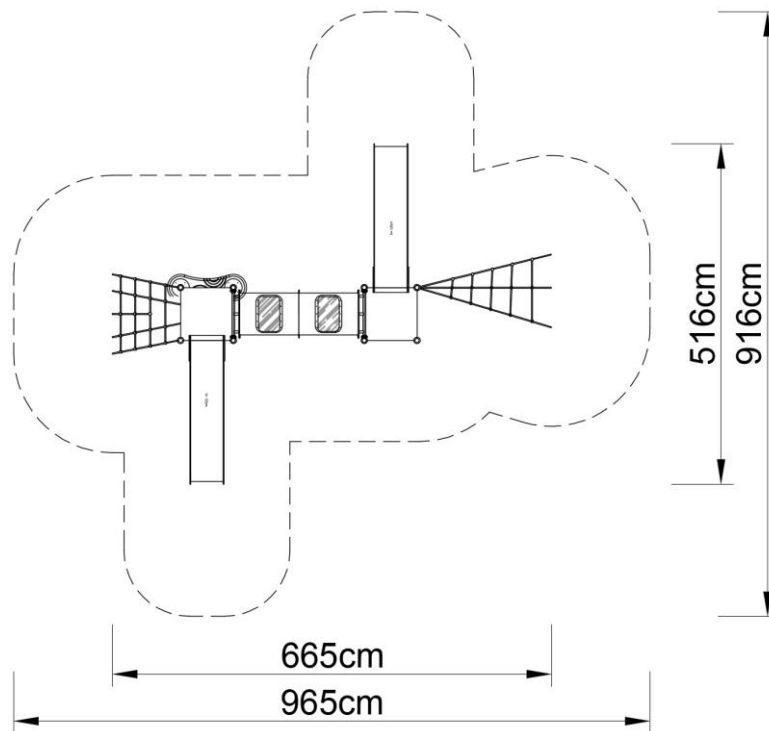

## Set contains:

- ☒ 8 poles,
- ☒ 2 quadrant platforms,
- ☒ Entry ladder,
- ☒ Tube conector with windows,
- ☒ Entry rope net,
- ☒ Twisted rope net,
- ☒ LLDPE entry step,
- ☒ 2 single slides for 20cm. platform,
- ☒ HPL panels,
- ☒ 1 XOX panel in stainless steel frame,
- ☒ Pole caps,
- ☒ 1 HPL roofs,
- ☒ Bolts, nuts, screws.

### **Technical data:**

- ☒ Length: 665 cm
- ☒ Width: 516 cm
- ☒ Height: 350 cm
- ☒ Platform height: 120 cm
- ☒ Free fall height: 120 cm
- ☒ Fall zone: 965 x 916 cm
- ☒ Safety standard: EN 1176-1:2009; EN 1176-3:2009

### **Materials:**

- ☒ 60cm diameter poles with made of stainless steel, quality AISI304,
- ☒ Galvanized steel platforms, powder coated with polyester paint, 15mm thickness antiskid HDPE floor,
- ☒ Panels and roof 10mm thickness HPL sheets, uv stabilized, made for outside use.
- ☒ Slides made of stainless steel and of HPL sheets, UV proof. Wooden color.
- ☒ Clamps and connectors made of aluminum casting,
- ☒ Stainless steel nuts, screws.