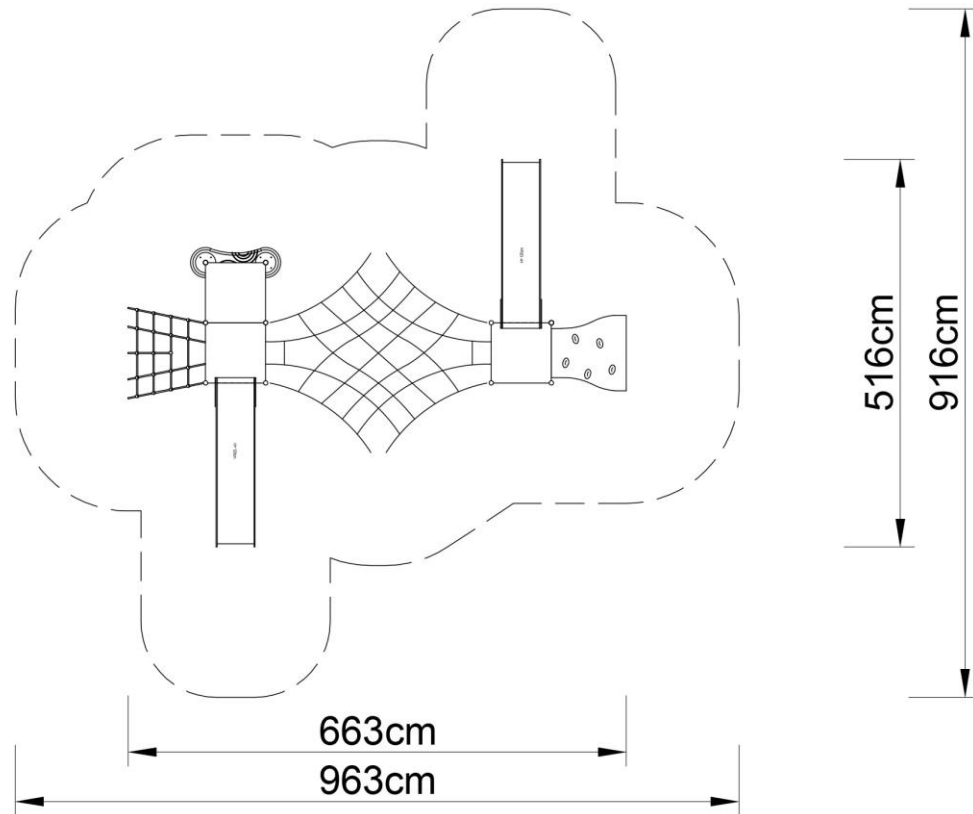

## Set contains:

- ☒ 10 poles,
- ☒ 3 quadrant platforms,
- ☒ Entry ladder,
- ☒ Rope net connecting the towers,
- ☒ Entry rope net,
- ☒ Twisted rope net,
- ☒ LLDPE entry step,
- ☒ 2 single slides for 120cm. platform,
- ☒ HPL panels,
- ☒ 1 XOX panel in stainless steel frame,
- ☒ Pole caps,
- ☒ 1 HPL roof,
- ☒ Bolts, nuts.

### Technical data:

- ☒ Length: 663 cm
- ☒ Width: 516 cm
- ☒ Height: 350 cm
- ☒ Platform height: 100, 120 cm
- ☒ Free fall height: 120 cm
- ☒ Fall zone: 963 x 916 cm
- ☒ Safety standards: EN 1176-1:2009; EN 1176-3:2009

### Materials:

- ☒ 60cm diameter poles with made of stainless steel, quality AISI304,
- ☒ Galvanized steel platforms, powder coated with polyester paint, 15mm thickness antiskid HDPE floor,
- ☒ Panels and roof 10mm thickness HPL sheets, uv stabilized, made for outside use.
- ☒ Slides made of stainless steel and of HPL sheets, UV proof. Wooden color.
- ☒ Clamps and connectors made of aluminum casting,
- ☒ Stainless steel nuts, screws.