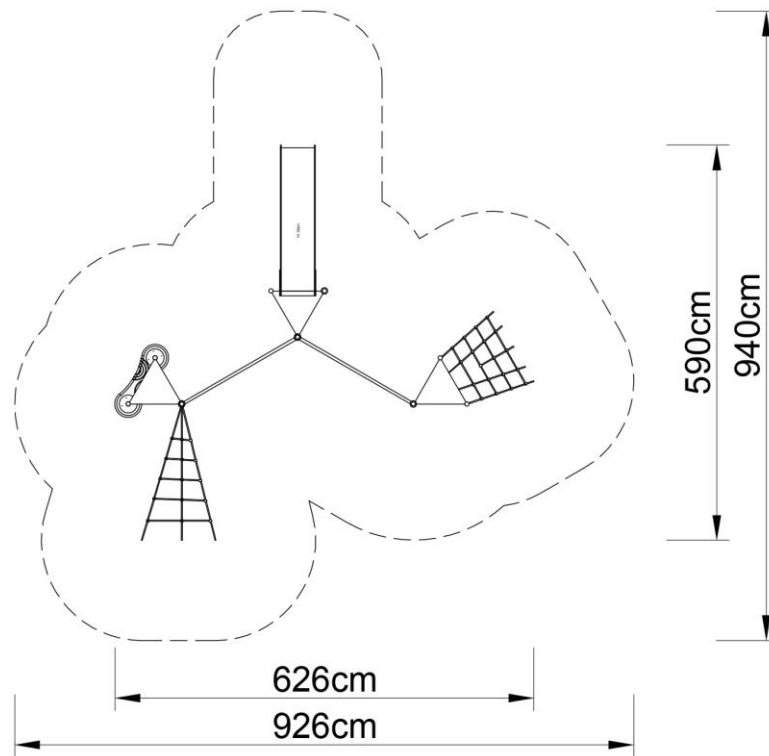

PLAY SYSTEM

PLAYSYSTEM HM8009

Set contains:

- ☒ 9 poles,
- ☒ 3 triangle platforms,
- ☒ Entry ladder,
- ☒ 2 rope nets connecting the towers,
- ☒ Entry rope net,
- ☒ Twisted rope net,
- ☒ LLDPE entry step,
- ☒ Single slide for 120cm. platform,
- ☒ HPL panels,
- ☒ 1 XOX panel in stainless steel frame,
- ☒ Pole caps,
- ☒ 3 HPL roofs,
- ☒ Bolts, nuts.

PLAY SYSTEM

Technical data:

- ☒ Length: 626 cm
- ☒ Width: 590 cm
- ☒ Height: 350 cm
- ☒ Platform height: 120 cm
- ☒ Free fall height: 200 cm
- ☒ Fall zone: 926 x 940 cm
- ☒ Safety standards: EN 1176-1:2009; EN 1176-3:2009

Materials:

- ☒ 60cm diameter poles with made of stainless steel, quality AISI304,
- ☒ Galvanized steel platforms, powder coated with polyester paint, 15mm thickness antiskid HDPE floor,
- ☒ Panels and roof 10mm thickness HPL sheets, uv stabilized, made for outside use.
- ☒ Slides made of stainless steel and of HPL sheets, UV proof. Wooden color.
- ☒ Clamps and connectors made of aluminum casting,
- ☒ Stainless steel nuts, screws.