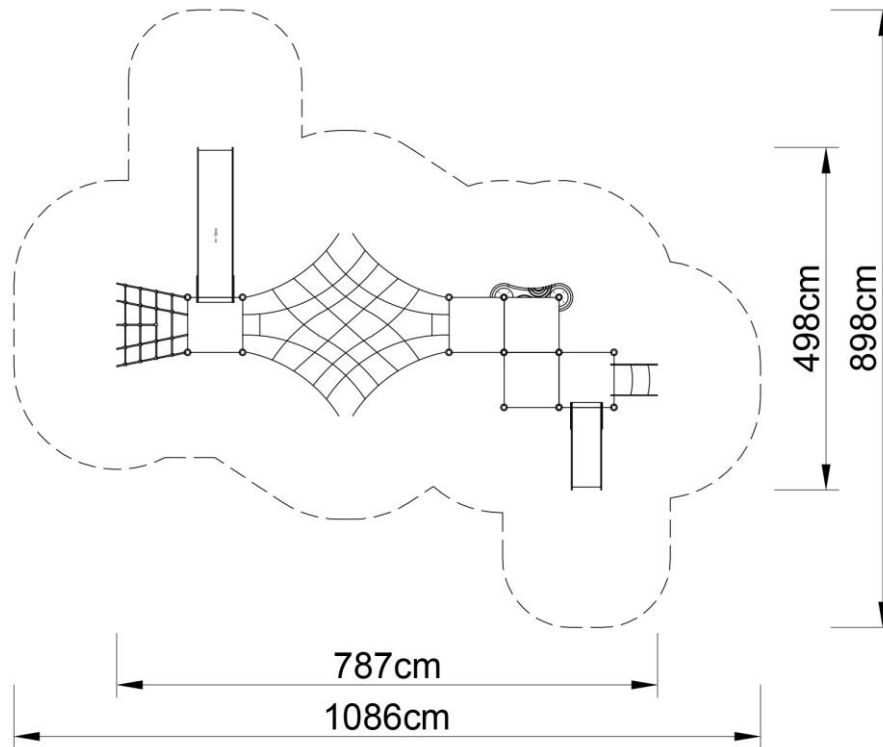

PLAY SYSTEM

PLAYSYSTEM HM8010

Set contains:

- ☒ 14 poles,
- ☒ 5 quadrant platform,
- ☒ Entry ladder,
- ☒ Entry rope net,
- ☒ Rope net connecting the towers,
- ☒ LLDPE entry step,
- ☒ steps,
- ☒ Single slide for 60cm. platform,
- ☒ Single slide for 120cm. platform,
- ☒ HPL panels,
- ☒ 1 XOX panel in stainless steel frame,
- ☒ Pole caps,
- ☒ 1 HPL roof,
- ☒ 2 HPL decorative roofs,

PLAY SYSTEM

Technical data:

- ☒ Length: 787 cm
- ☒ Width: 498 cm
- ☒ Height : 350 cm
- ☒ Platform height: 60, 80, 100, 120 cm
- ☒ Free fall height: 120 cm
- ☒ Fall zone: 1086 x 898 cm
- ☒ Safety standards: EN 1176-1:2009; EN 1176-3:2009

Materials:

- ☒ 60cm diameter poles with made of stainless steel, quality AISI304,
- ☒ Galvanized steel platforms, powder coated with polyester paint, 15mm thickness antiskid HDPE floor,
- ☒ Panels and roof 10mm thickness HPL sheets, uv stabilized, made for outside use.
- ☒ Slides made of stainless steel and of HPL sheets, UV proof. Wooden color.
- ☒ Clamps and connectors made of aluminum casting,
- ☒ Stainless steel nuts, screws.