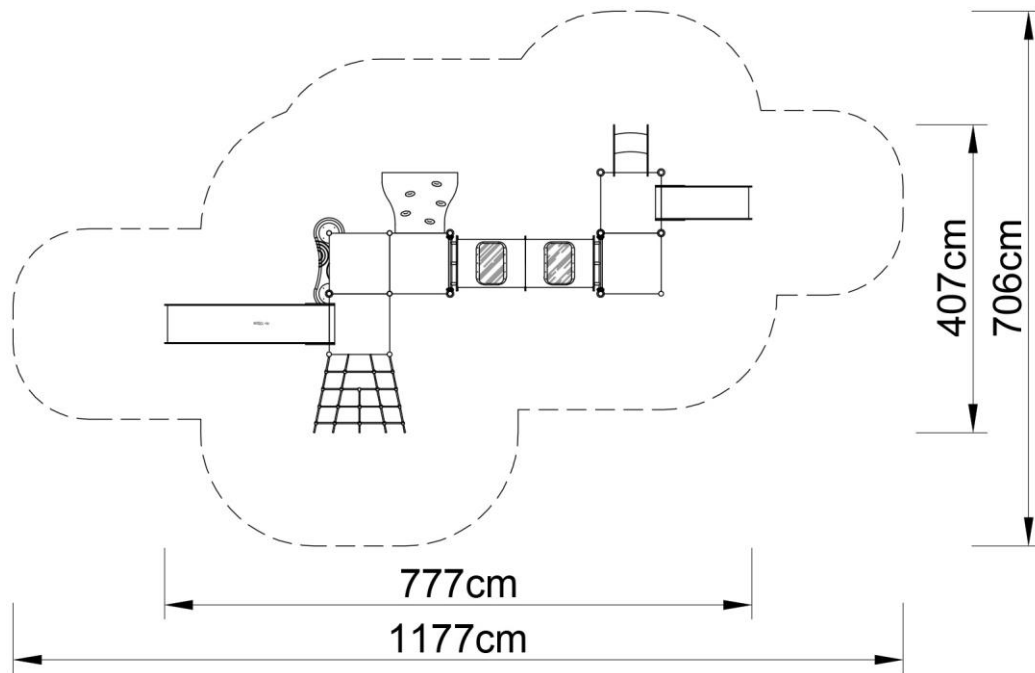

PLAY SYSTEM

PLAYSYSTEM HM8011

Set contains:

- ☒ 14 poles,
- ☒ 5 podestów kwadratowych,
- ☒ Entry ladder,
- ☒ Tube conector with windows,
- ☒ Entry rope net,
- ☒ LLDPE entry step,
- ☒ Steps,
- ☒ Entry climbing wall,
- ☒ Single slide for 60cm. platform,
- ☒ Single slide for 120cm. platform,
- ☒ HPL panels,
- ☒ 1 XOX panel in staineless steel frame,
- ☒ Pole caps,
- ☒ 3 HPL roof,

PLAY SYSTEM

Technical data:

- | | |
|---------------------|--------------------------------|
| ☒ Length: | 777 cm |
| ☒ Width: | 407 cm |
| ☒ Height: | 350 cm |
| ☒ Platform height: | 60, 80, 100, 120 cm |
| ☒ Free fall height: | 120 cm |
| ☒ Fall zone: | 1177 x 706 cm |
| ☒ Safety standards: | EN 1176-1:2009; EN 1176-3:2009 |

Materials:

- ☒ 60cm diameter poles with made of stainless steel, quality AISI304,
- ☒ Galvanized steel platforms, powder coated with polyester paint, 15mm thickness antiskid HDPE floor,
- ☒ Panels and roof 10mm thickness HPL sheets, uv stabilized, made for outside use.
- ☒ Slides made of stainless steel and of HPL sheets, UV proof. Wooden color.
- ☒ Clamps and connectors made of aluminum casting,
- ☒ Stainless steel nuts, screws.