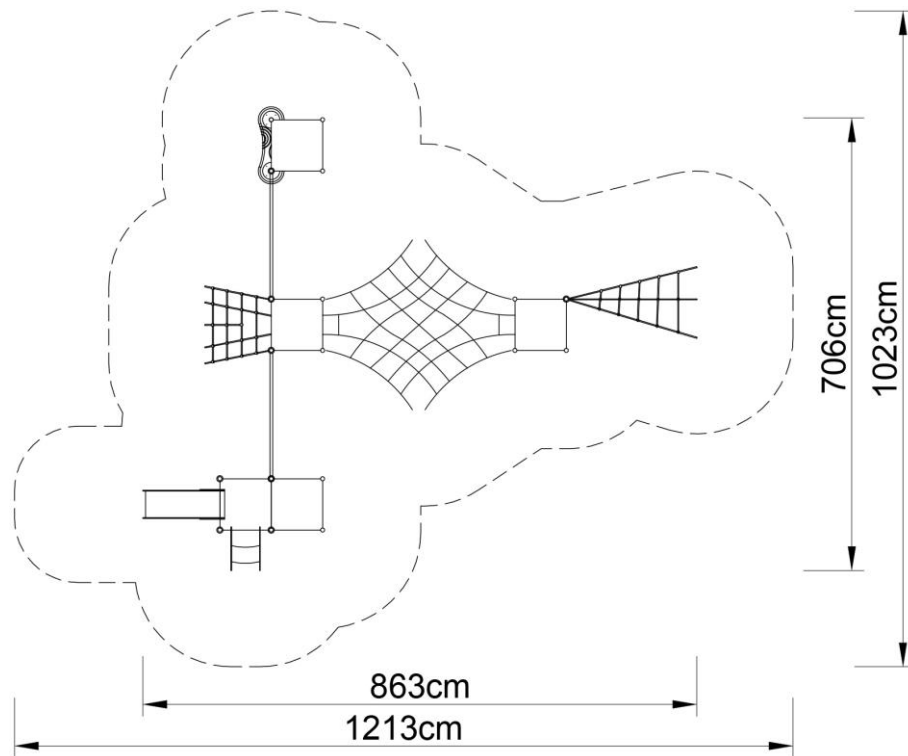

PLAY SYSTEM

PLAYSYSTEM HM8012

Set contains:

- ☒ 18 poles,
- ☒ 5 quadrant platform,
- ☒ Entry ladder,
- ☒ Rope net connecting the towers,
- ☒ 2 rope nests,
- ☒ Entry rope nest,
- ☒ Twisted rope nest,
- ☒ LLDPE entry step,
- ☒ stairs,
- ☒ Single slide for 120cm. platform,
- ☒ HPL panels,
- ☒ 1 XOX panel in stainless steel frame,
- ☒ Pole caps,
- ☒ 3 HPL roof,

PLAY SYSTEM

Technical data:

- ☒ Length: 863 cm
- ☒ Width: 706 cm
- ☒ Height: 350 cm
- ☒ Platform height: 60, 80, 100, 120 cm
- ☒ Free fall height: 200 cm
- ☒ Fall zone : 1213 x 1023 cm
- ☒ Safety standards: EN 1176-1:2009; EN 1176-3:2009

Materials:

- ☒ 60cm diameter poles with made of stainless steel, quality AISI304,
- ☒ Galvanized steel platforms, powder coated with polyester paint, 15mm thickness antiskid HDPE floor,
- ☒ Panels and roof 10mm thickness HPL sheets, uv stabilized, made for outside use.
- ☒ Slides made of stainless steel and of HPL sheets, UV proof. Wooden color.
- ☒ Clamps and connectors made of aluminum casting,
- ☒ Stainless steel nuts, screws.