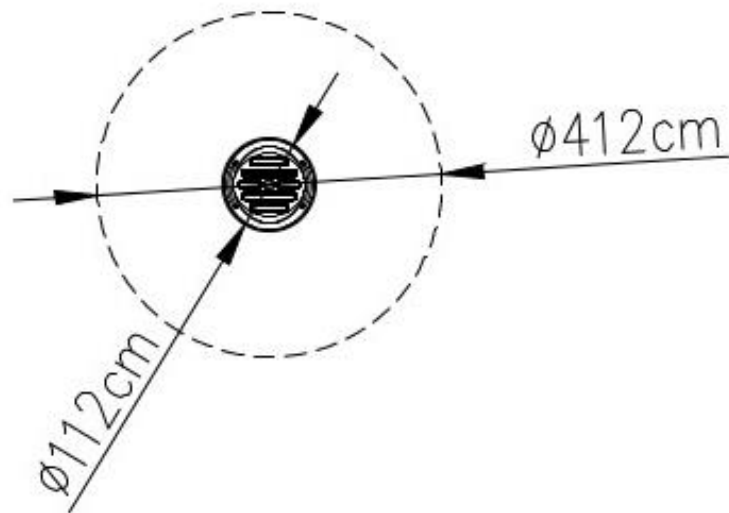

PLAY SYSTEM

PLAYSYSTEM RE6015

A swing device designed for two people for public playgrounds. The device consists of a seat, a post with a steering wheel and two springs.

The seat is created in a modern rotomolding technology from LLDPE material. As a result, it's resistant to weather conditions and UV radiation.

Technical data:

diameter:	112 cm
height:	155 cm
Fall zone:	ø412 cm
safety standard:	EN-1176-2

Materials:

LLDPE colored in mass,
Side surface, absorbing impacts, made of EPDM colored in mass,
Powder-coated steel springs,
Connecting elements, ie screws, etc. made of stainless steel,
Chains made of stainless steel.