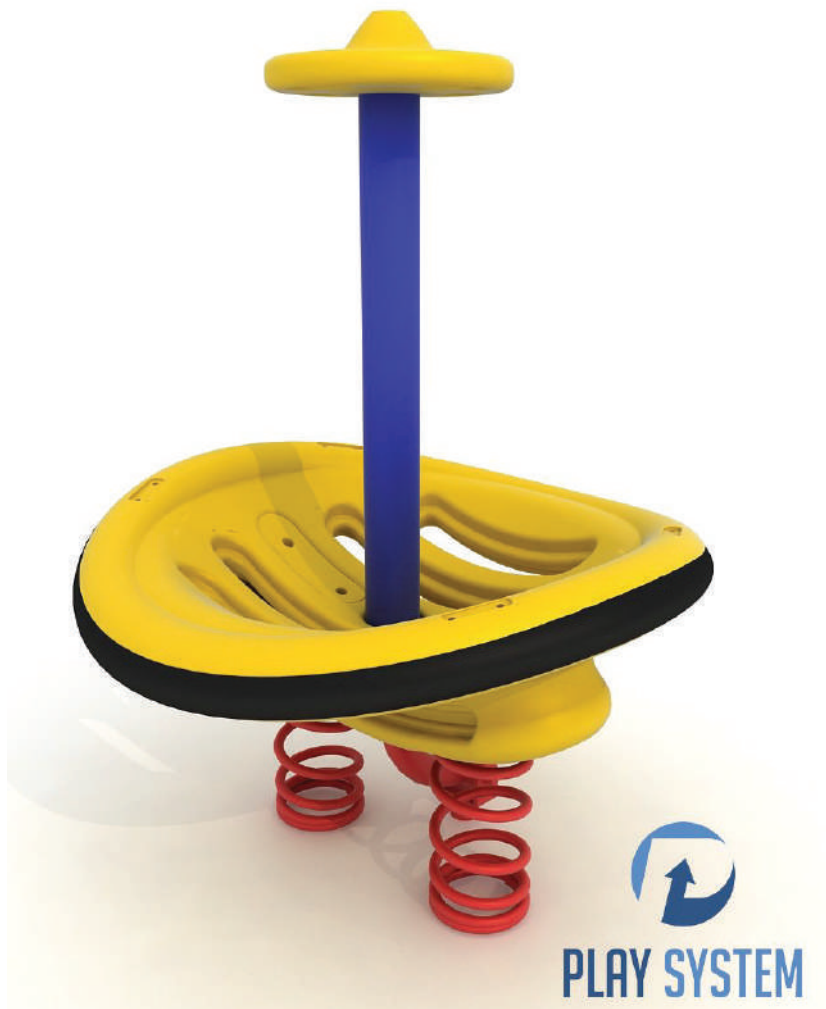

PLAY SYSTEM

PLAYSYSTEM RE6015

A swing device designed for two people for public playgrounds. The device consists of a seat, a post with a steering wheel and two springs.

The seat is created in a modern rotomolding technology from LLDPE material. As a result, it's resistant to weather conditions and UV radiation.

Safety is ensured by fixing rubber bumpers made of EPDM material around the circumference of the seat. Available colors: yellow, blue, red, green.

PLAY SYSTEM

<https://www.playsystem.com.vn/>

PLAY SYSTEM

Technical data:

diameter:	112 cm
height:	155 cm
Fall zone:	ø412 cm
safety standard:	EN-1176-2

Materials:

LLDPE colored in mass,
Side surface, absorbing impacts, made of EPDM colored in mass,
Powder-coated steel springs,
Connecting elements, ie screws, etc. made of stainless steel,
Chains made of stainless steel.