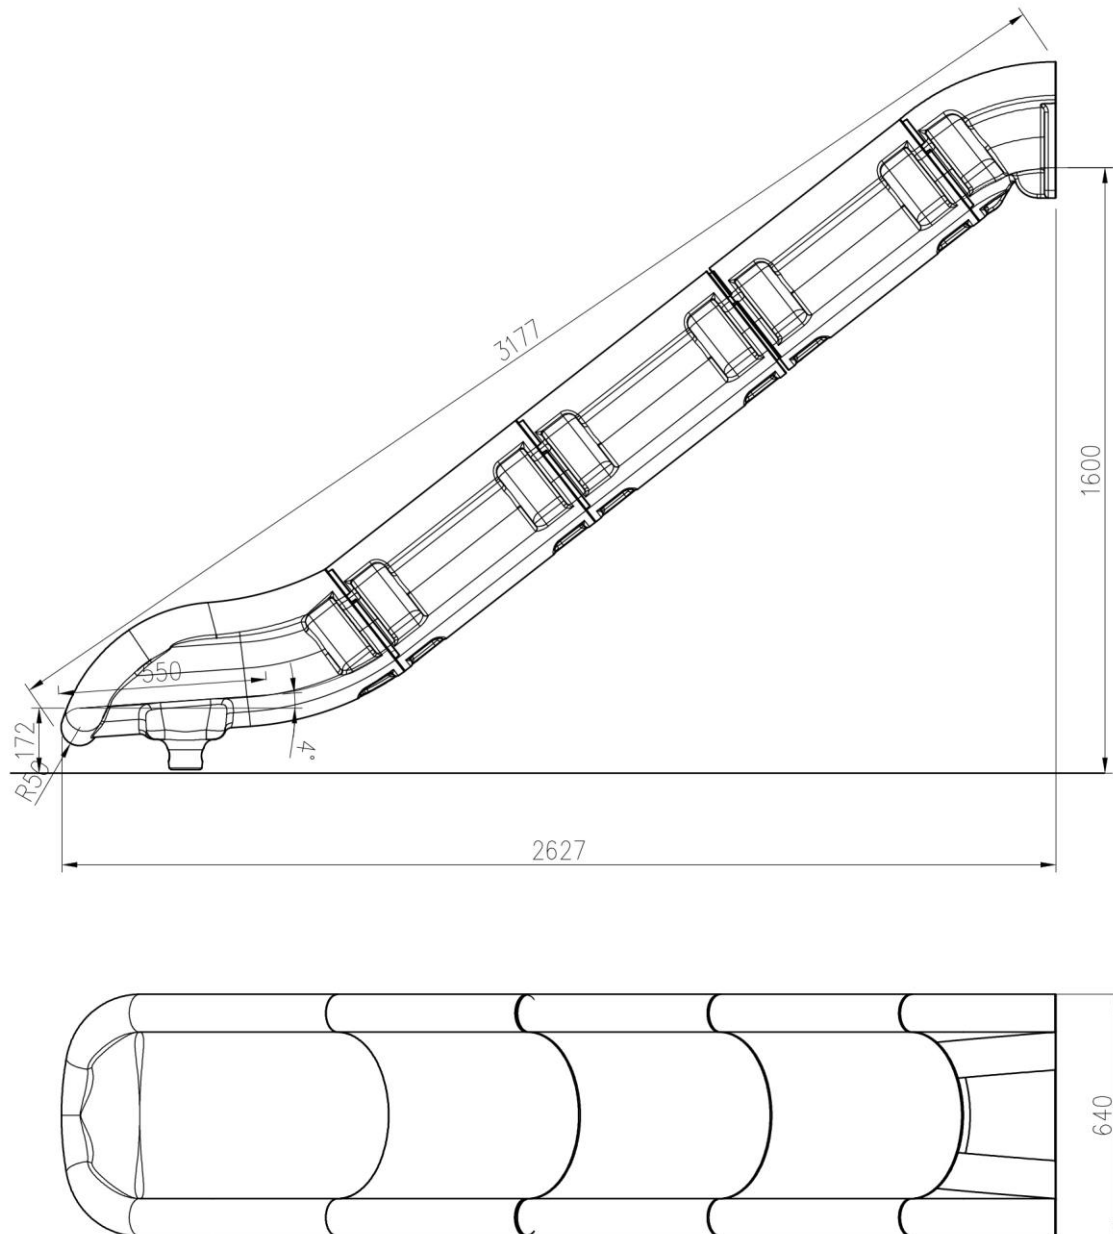

PLAY SYSTEM

PLAYSYSTEM S15804

The slide for public playgrounds.

Slide is manufactured in a modern technology of LLDPE rotomolding, which makes it resistant to adverse weather conditions and UV rays. Its large size and light weight ensure fun and safety for the user.

Colours available: yellow, blue, red, green.

PLAY SYSTEM

Technical data:

length: 318 cm (263 cm w rzucie)
width: 64 cm,
platform height: 160 cm,
safety standards: EN 1176-1; EN 1176-3.

Materials:

Slides made of rotomoulded LLDPE,
stainless steel nuts, screws.