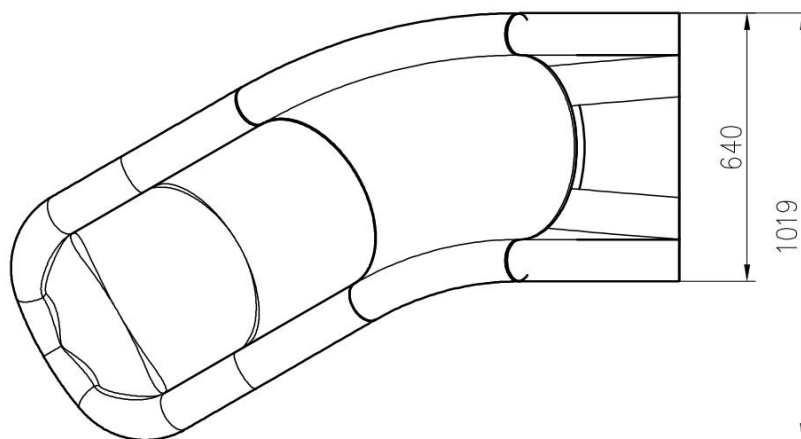

PLAY SYSTEM

PLAYSYSTEM S15811

The slide for public playgrounds.

Slide is manufactured in a modern technology of LLDPE rotomolding, which makes it resistant to adverse weather conditions and UV rays. Its large size and light weight ensure fun and safety for the user.

Colours available: yellow, blue, red, green.

PLAY SYSTEM

Technical data:

length in plan: 161 cm
width: 64 cm (dimension in plan: 102 cm),
platform height: 80 cm,
safety standards: EN 1176-1; EN 1176-3.

Materials: