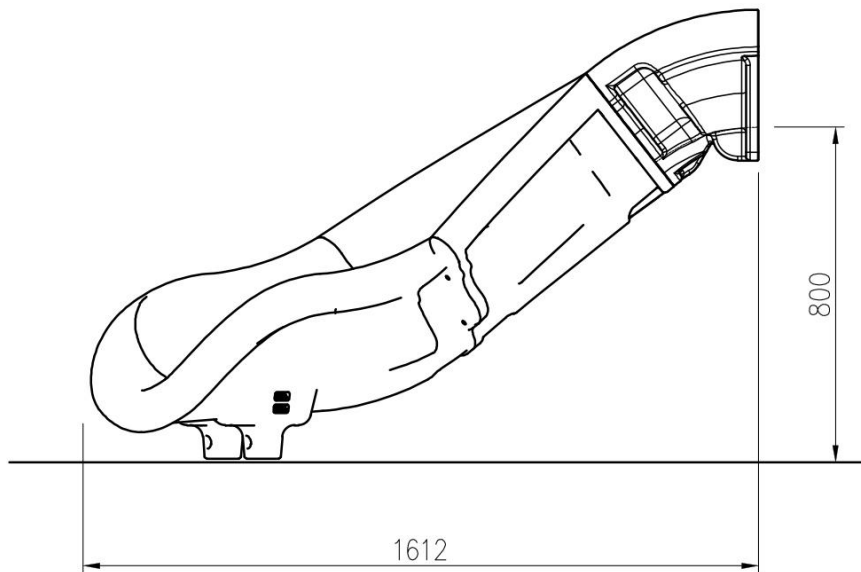

PLAY SYSTEM

PLAYSYSTEM S15811

The slide for public playgrounds.

Slide is manufactured in a modern technology of LLDPE rotomolding, which makes it resistant to adverse weather conditions and UV rays. Its large size and light weight ensure fun and safety for the user.

Colours available: yellow, blue, red, green.

PLAY SYSTEM

Technical data:

length in plan: 161 cm
width: 64 cm (dimension in plan: 102 cm),
platform height: 80 cm,
safety standards: EN 1176-1; EN 1176-3.

Materials: