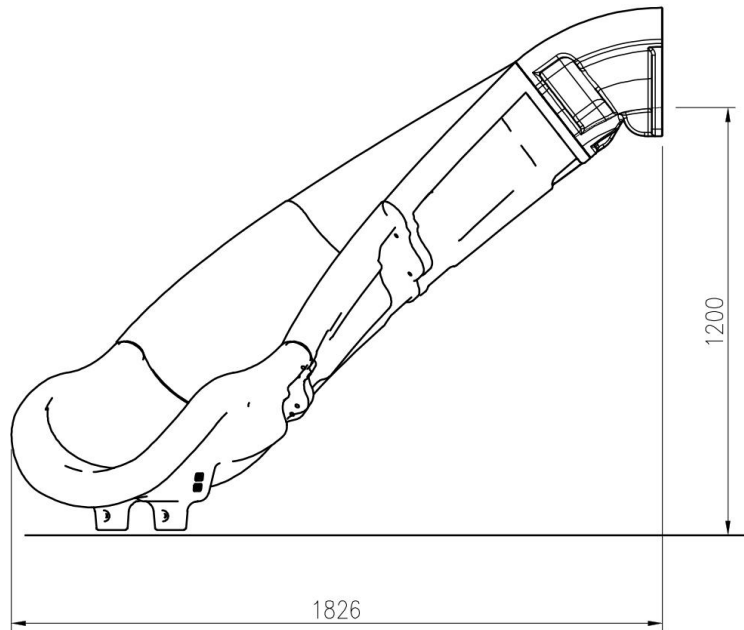

PLAY SYSTEM

PLAYSYSTEM S15812

The slide for public playgrounds.

Slide is manufactured in a modern technology of LLDPE rotomolding, which makes it resistant to adverse weather conditions and UV rays. Its large size and light weight ensure fun and safety for the user.

Colours available: yellow, blue, red, green.

PLAY SYSTEM

Technical data:

Length in plan: 183 cm
width: 64 cm (dimension in plan: 153 cm),
platform height: 120 cm,
safety standards: EN 1176-1; EN 1176-3.

Materials: