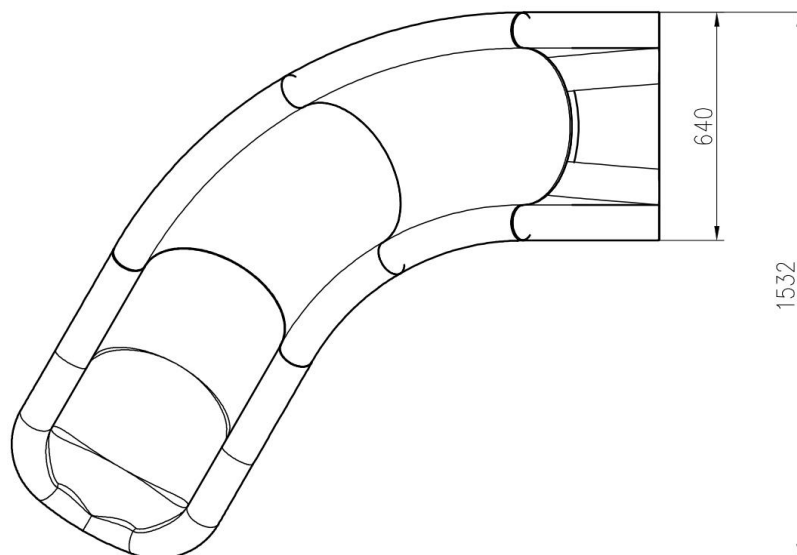

PLAY SYSTEM

PLAYSYSTEM S15812

The slide for public playgrounds.

Slide is manufactured in a modern technology of LLDPE rotomolding, which makes it resistant to adverse weather conditions and UV rays. Its large size and light weight ensure fun and safety for the user.

Colours available: yellow, blue, red, green.

PLAY SYSTEM

Technical data:

Length in plan: 183 cm
width: 64 cm (dimension in plan: 153 cm),
platform height: 120 cm,
safety standards: EN 1176-1; EN 1176-3.

Materials:

Slides made of rotomoulded LLDPE,
stainless steel nuts, screws.