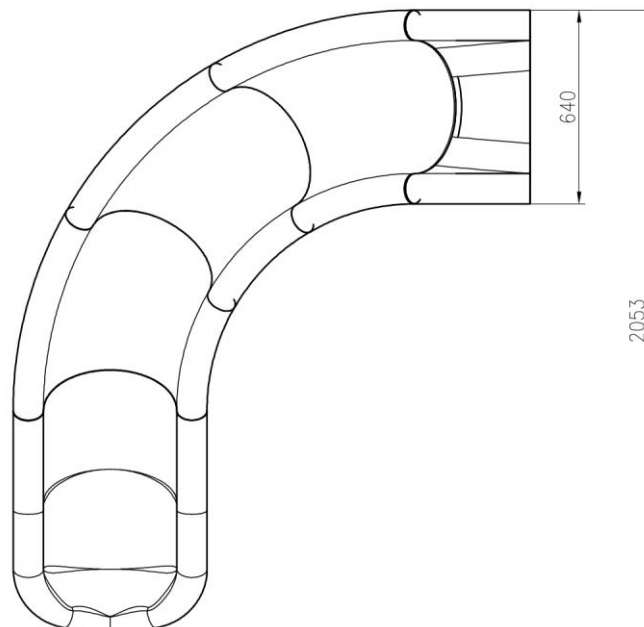

PLAY SYSTEM

PLAYSYSTEM S15813

The slide for public playgrounds.

Slide is manufactured in a modern technology of LLDPE rotomolding, which makes it resistant to adverse weather conditions and UV rays. Its large size and light weight ensure fun and safety for the user.

Colours available: yellow, blue, red, green.

PLAY SYSTEM

Technical data:

Length in plan: 172 cm
width: 64 cm (dimension in plan: 205 cm),
platform height: 160 cm,
safety standards: EN 1176-1; EN 1176-3.

Materials:

Slides made of rotomoulded LLDPE,
stainless steel nuts, screws.