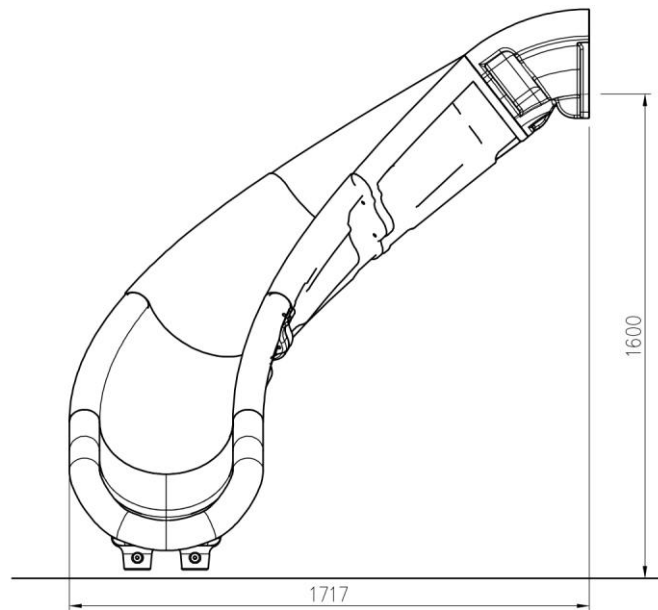

PLAY SYSTEM

PLAYSYSTEM S15813

The slide for public playgrounds.

Slide is manufactured in a modern technology of LLDPE rotomolding, which makes it resistant to adverse weather conditions and UV rays. Its large size and light weight ensure fun and safety for the user.

Colours available: yellow, blue, red, green.

PLAY SYSTEM

Technical data:

Length in plan: 172 cm
width: 64 cm (dimension in plan: 205 cm),
platform height: 160 cm,
safety standards: EN 1176-1; EN 1176-3.

Materials: