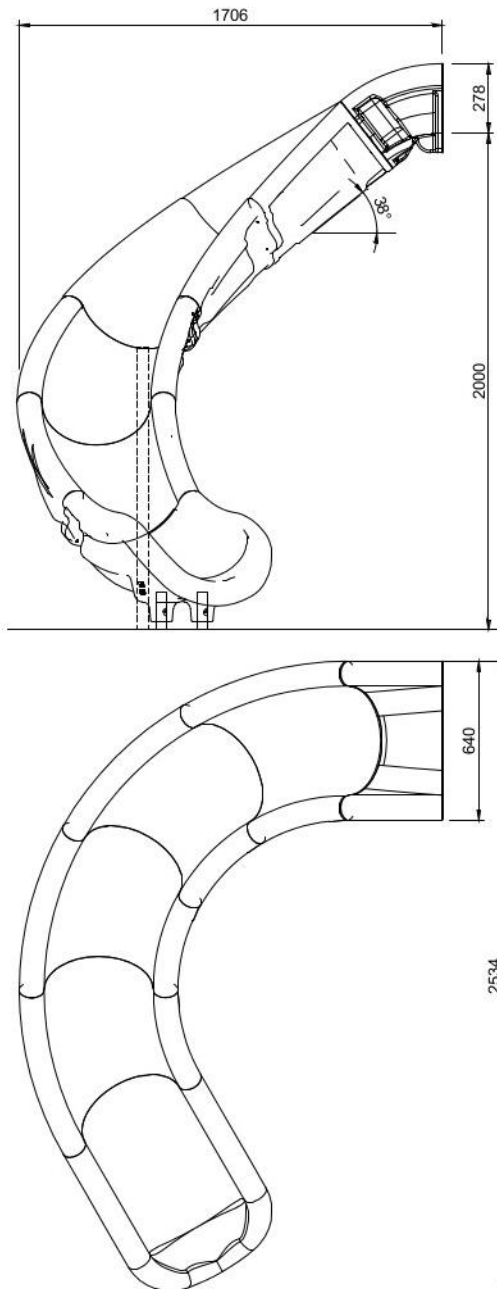

PLAY SYSTEM

PLAYSYSTEM S15814

The slide for public playgrounds.

Slide is manufactured in a modern technology of LLDPE rotomolding, which makes it resistant to adverse weather conditions and UV rays. Its large size and light weight ensure fun and safety for the user.

Colours available: yellow, blue, red, green.

PLAY SYSTEM

Dane techniczne:

Length in plan: 171 cm
width: 64 cm (dimension in plan: 254 cm),
platform height: 200 cm,
safety standards: EN 1176-1; EN 1176-3.

Materials:

Slides made of rotomoulded LLDPE,
stainless steel nuts, screws.