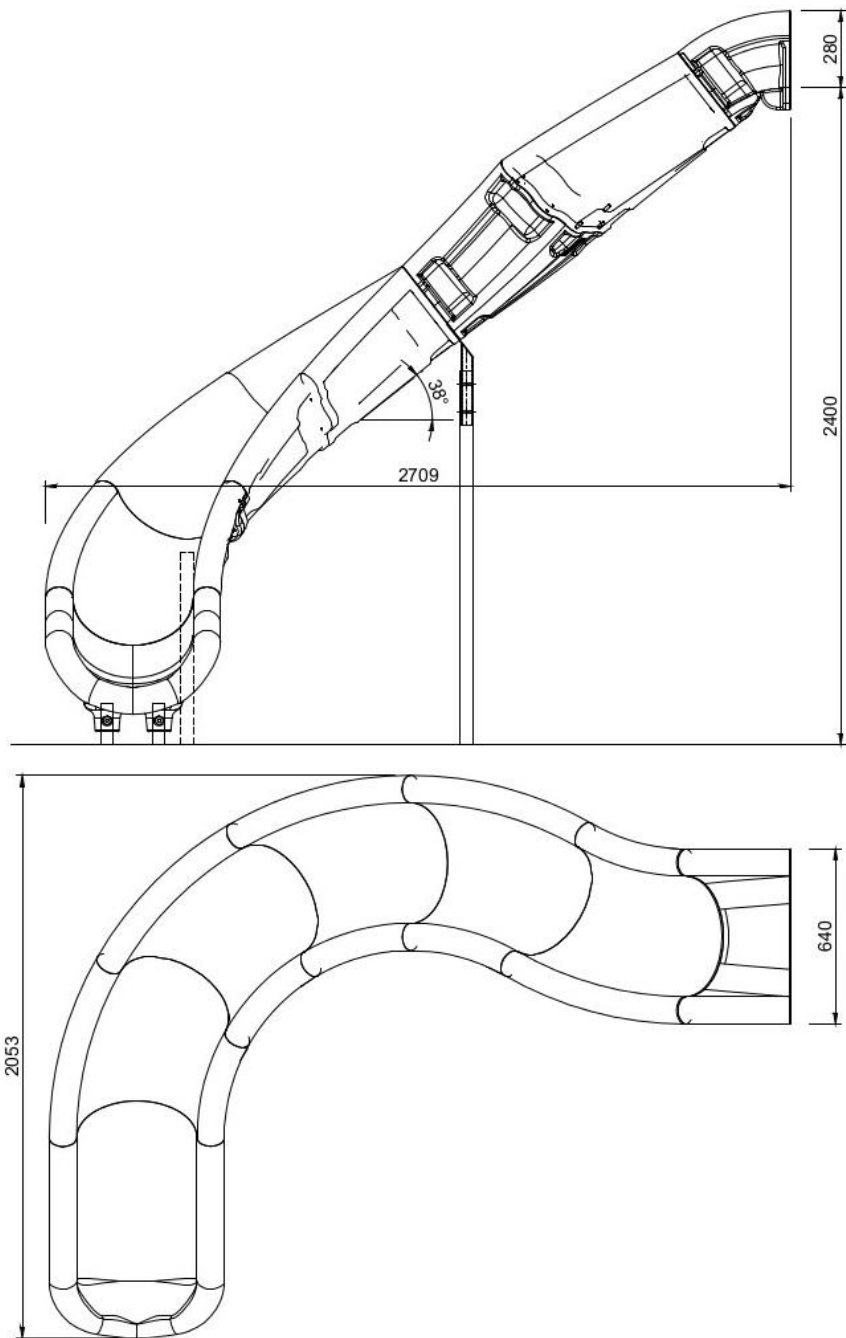

PLAY SYSTEM

PLAYSYSTEM S15815

The slide for public playgrounds.

Slide is manufactured in a modern technology of LLDPE rotomolding, which makes it resistant to adverse weather conditions and UV rays. Its large size and light weight ensure fun and safety for the user.

Colours available: yellow, blue, red, green.

PLAY SYSTEM

Technical data:

Length in plan: 271 cm
width: 64 cm (dimension in plan: 205 cm),
platform height: 240 cm,
safety standards: EN 1176-1; EN 1176-3.

Materials:

Slides made of rotomoulded LLDPE,
stainless steel nuts, screws.