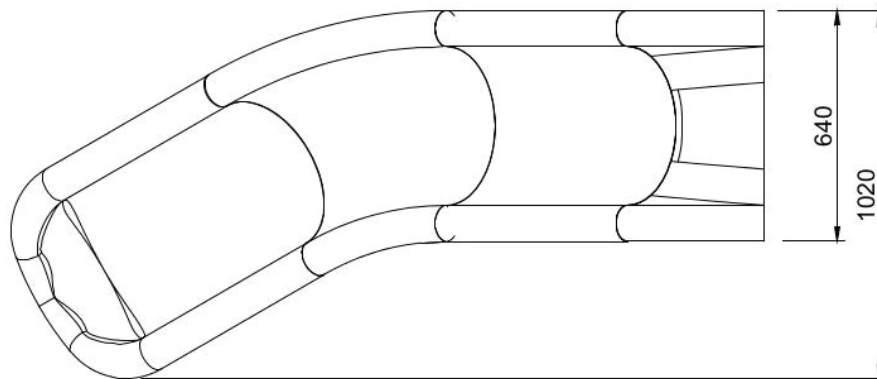

PLAY SYSTEM

PLAYSYSTEM S15816

The slide for public playgrounds.

Slide is manufactured in a modern technology of LLDPE rotomolding, which makes it resistant to adverse weather conditions and UV rays. Its large size and light weight ensure fun and safety for the user.

Colours available: yellow, blue, red, green.

PLAY SYSTEM

Technical data:

Length in plan: 210 cm
width: 64 cm (dimension in plan: 102 cm),
platform height: 120 cm,
safety standards: EN 1176-1; EN 1176-3.

Materials: