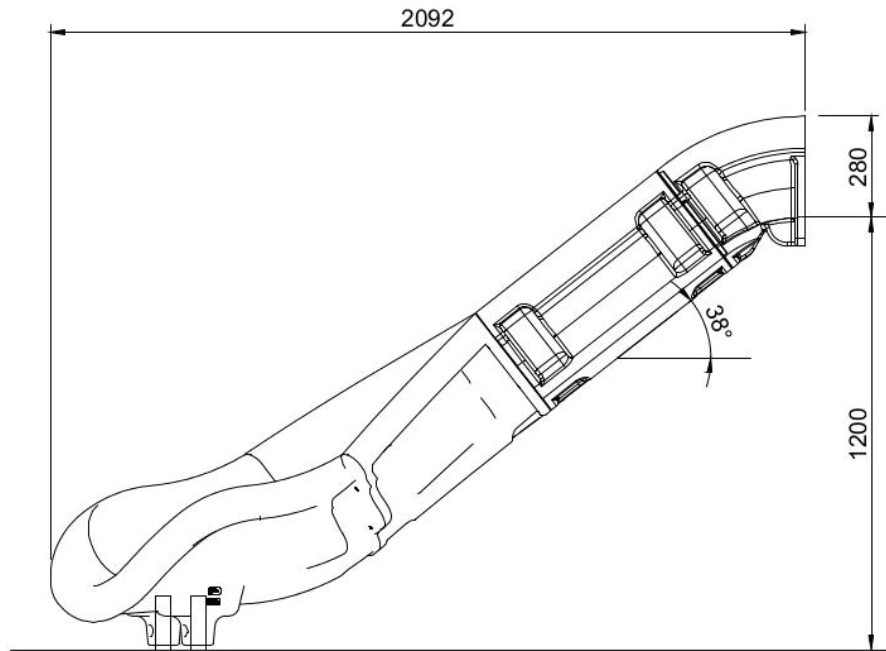

PLAY SYSTEM

PLAYSYSTEM S15816

The slide for public playgrounds.

Slide is manufactured in a modern technology of LLDPE rotomolding, which makes it resistant to adverse weather conditions and UV rays. Its large size and light weight ensure fun and safety for the user.

Colours available: yellow, blue, red, green.

PLAY SYSTEM

Technical data:

Length in plan: 210 cm
width: 64 cm (dimension in plan: 102 cm),
platform height: 120 cm,
safety standards: EN 1176-1; EN 1176-3.

Materials:

Slides made of rotomoulded LLDPE,
stainless steel nuts, screws.