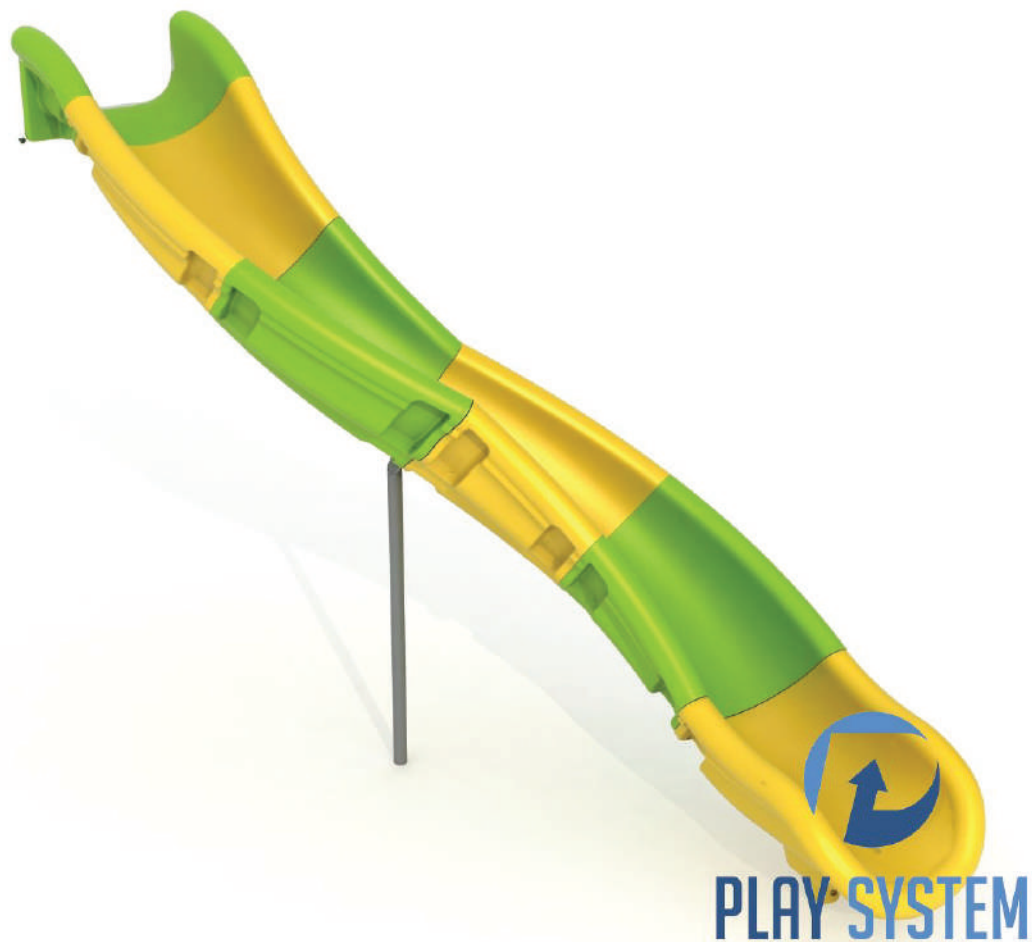

PLAY SYSTEM

PLAYSYSTEM S15818

The slide for public playgrounds.

Slide is manufactured in a modern technology of LLDPE rotomolding, which makes it resistant to adverse weather conditions and UV rays. Its large size and light weight ensure fun and safety for the user.

Colours available: yellow, blue, red, green.

PLAY SYSTEM

Technical data:

Length in plan: 285 cm
width: 64cm (dimension in plan: 164 cm),
platform height: 200 cm,
safety standards: EN 1176-1; EN 1176-3.

Materials:

Slides made of rotomoulded LLDPE,
stainless steel nuts, screws.