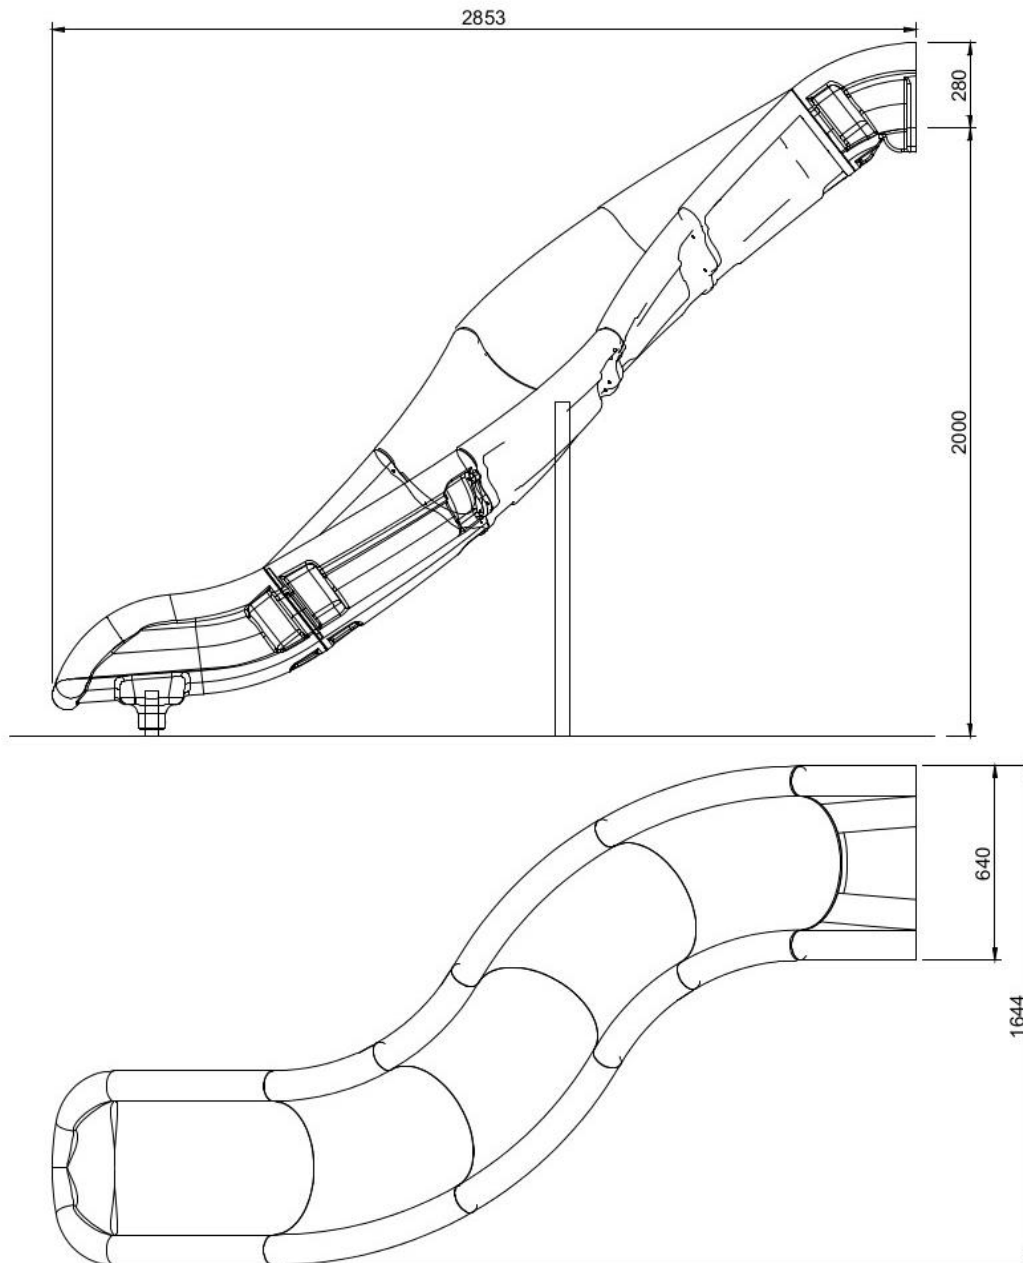

PLAY SYSTEM

PLAYSYSTEM S15818

The slide for public playgrounds.

Slide is manufactured in a modern technology of LLDPE rotomolding, which makes it resistant to adverse weather conditions and UV rays. Its large size and light weight ensure fun and safety for the user.

Colours available: yellow, blue, red, green.

PLAY SYSTEM

Technical data:

Length in plan: 285 cm
width: 64cm (dimension in plan: 164 cm),
platform height: 200 cm,
safety standards: EN 1176-1; EN 1176-3.

Materials:

Slides made of rotomoulded LLDPE,
stainless steel nuts, screws.