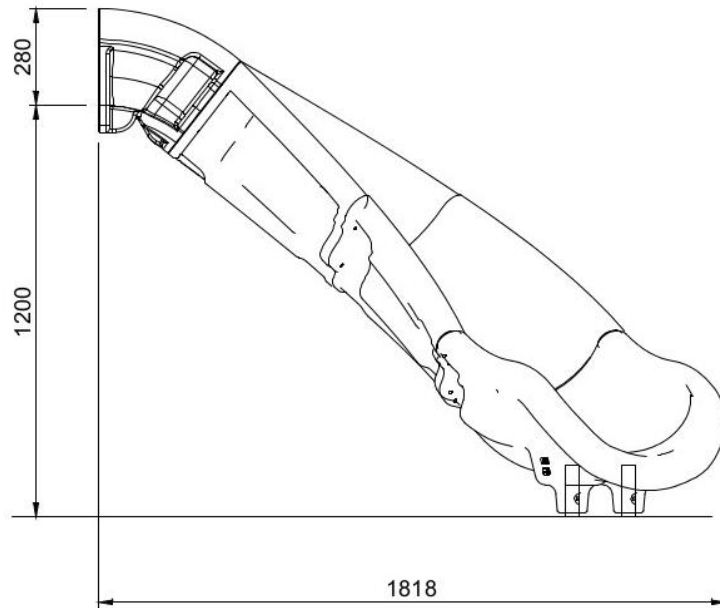

PLAY SYSTEM

PLAYSYSTEM S15822

The slide for public playgrounds.

Slide is manufactured in a modern technology of LLDPE rotomolding, which makes it resistant to adverse weather conditions and UV rays. Its large size and light weight ensure fun and safety for the user.

Colours available: yellow, blue, red, green.

PLAY SYSTEM

Technical data:

Length in plan: 181 cm
width: 64 cm (dimension in plan: 153 cm),
platform height: 120 cm,
safety standards: EN 1176-1; EN 1176-3.

Materials: