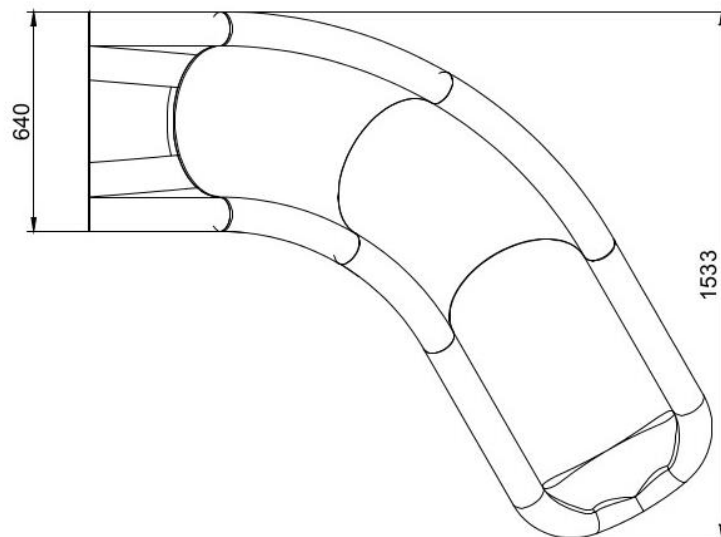

PLAY SYSTEM

PLAYSYSTEM S15822

The slide for public playgrounds.

Slide is manufactured in a modern technology of LLDPE rotomolding, which makes it resistant to adverse weather conditions and UV rays. Its large size and light weight ensure fun and safety for the user.

Colours available: yellow, blue, red, green.

PLAY SYSTEM

Technical data:

Length in plan: 181 cm
width: 64 cm (dimension in plan: 153 cm),
platform height: 120 cm,
safety standards: EN 1176-1; EN 1176-3.

Materials:

Slides made of rotomoulded LLDPE,
stainless steel nuts, screws.